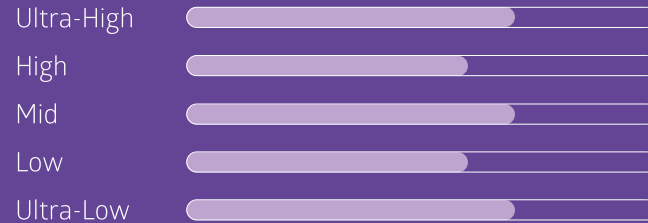

InEar GmbH & Co. KG / Nordring 25 / 64807 Dieburg / GERMANY / monitoring@inear.de

INEAR
hear the difference

StageDiver 5

universal-fit
generated from
hundreds of
ear impressions

StageDiver 5

Five perfectly matched drivers per ear create an incredibly wide frequency response in our StageDiver 5, with rich bass, powerful midrange and clear, crisp highs.

The SD5 remains neutral and gives perfect control to every musician on stage and in the studio. Owing to the richness of details provided, the StageDiver 5 sound experience is ultimately addictive.

INEAR
hear the difference