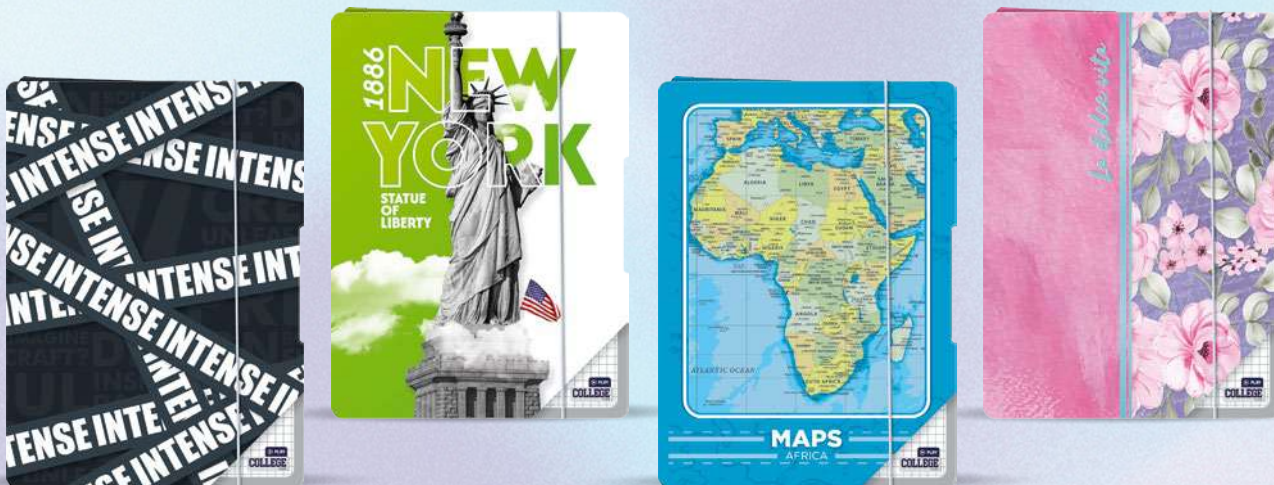

COLLEGE FLEX

1. **SPECIFICATION:**
2. PP cover notebook
   - Cover: printed PP cover 0.8mm
   - 40 sheets
   - 70g/m2 paper - extra strong

**70g
EXTRA
STRONG**

A5

PP NOTEBOOK / COLLEGE FLEX

106375	A5 - square	8	120
106376	A5 - line	8	120

A6

PP NOTEBOOK / COLLEGE FLEX

106377	A6 - square	12	240
106378	A6 - line	12	240

COLLEGE FLEX

1. **SPECIFICATION:**
2. PP cover notebook
   - Cover: printed PP cover 0.8mm
   - 80 sheets
   - 70g/m2 paper - extra strong

**70g
EXTRA
STRONG**