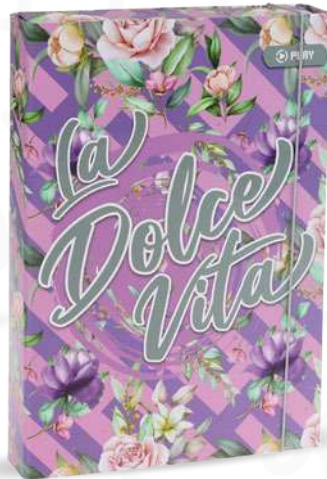

## DRAWING PAD BAG

131920	Artpro 5 - artificial pouch - A3 - Joystick Journey	6	36
131921	Artpro 5 - artificial pouch - A3 - Fancy Letters	6	36

131921

131800

131801

## FILEBOX WITH HANDLE

131800	Academy - filebox with handle - A4 - Football	2	20
131801	Academy - filebox with handle - A4 - Unicorn	2	20

131830

131831

**FILEBOX WITH ELASTIC BAND**

131830	Oxford - filebox with elastic band - 4cm - boys - A4	2	10
131831	Oxford - filebox with elastic band - 4cm - girls - A4	2	10