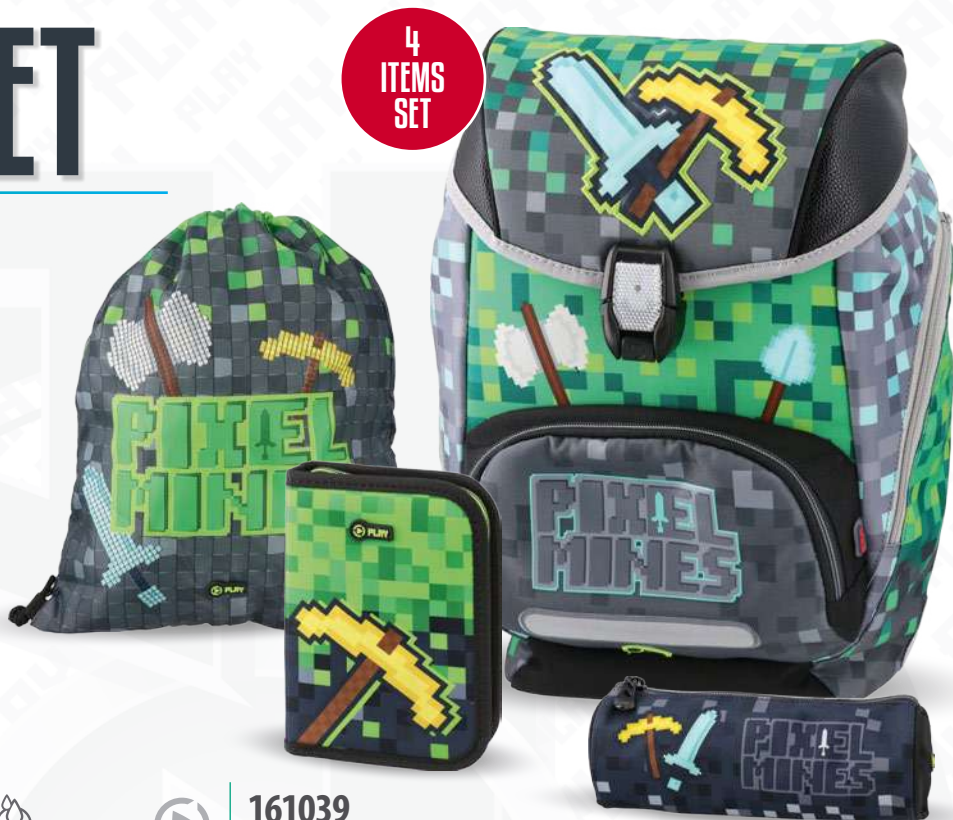

## PACKAGE (SETS):

1 / 4

**161039**

**LOGIC SET / PIXEL MINES**

SET: Backpack, Sport shoe bag, Pencilcase & Pencilbag

APPLICATIONS: sublimation, SSP, embroidery & rubber badges

4  
ITEMS  
SET

4  
ITEMS  
SET