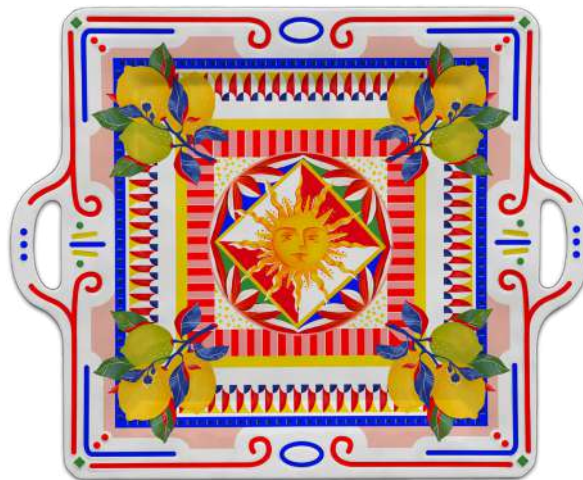

TRAY.DOL01
Vassoio quadrato - Melamina
Squared tray - Melamine
40 x 33 cm