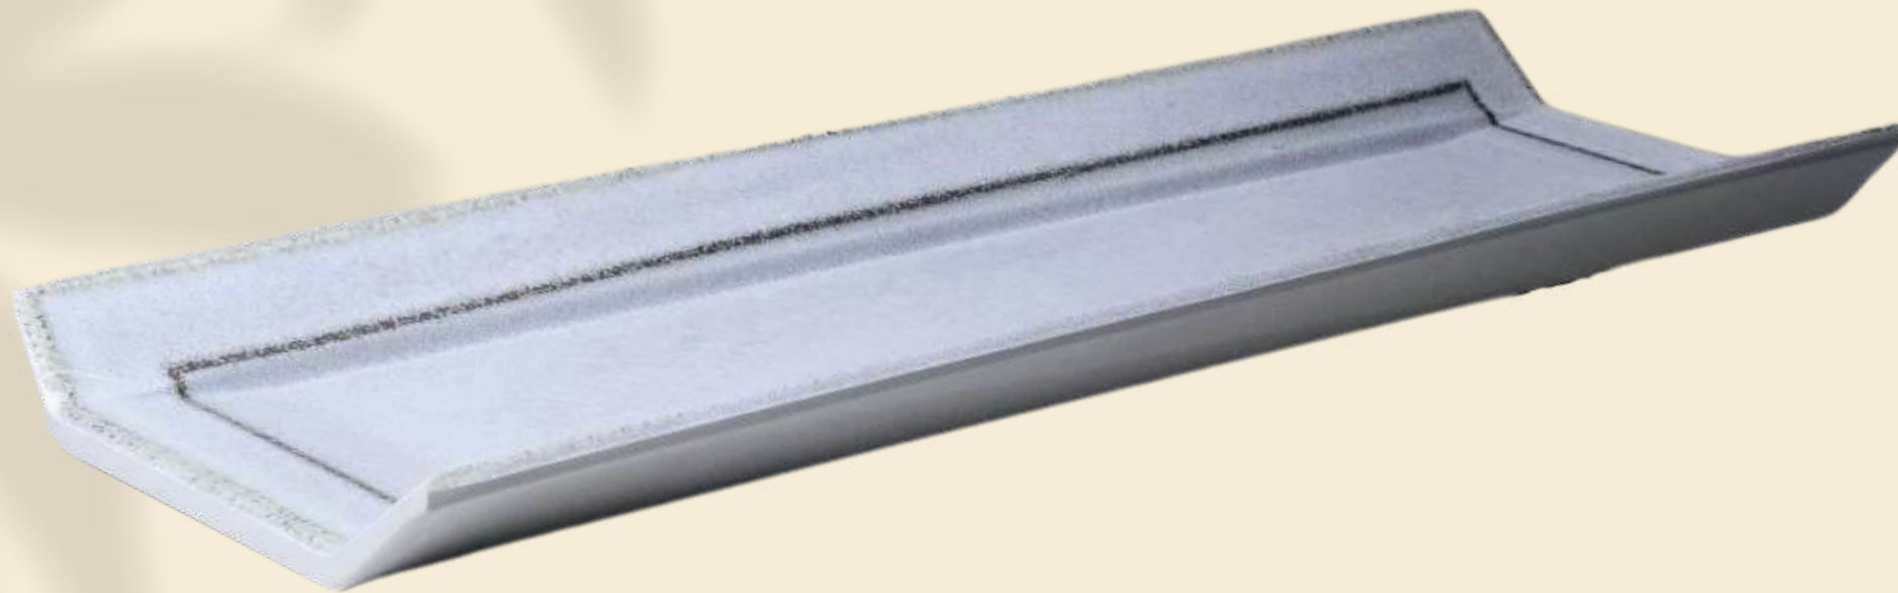

item no.52170 GN 1/1

size: 53 x 32.5 x x 3.5(H) cm