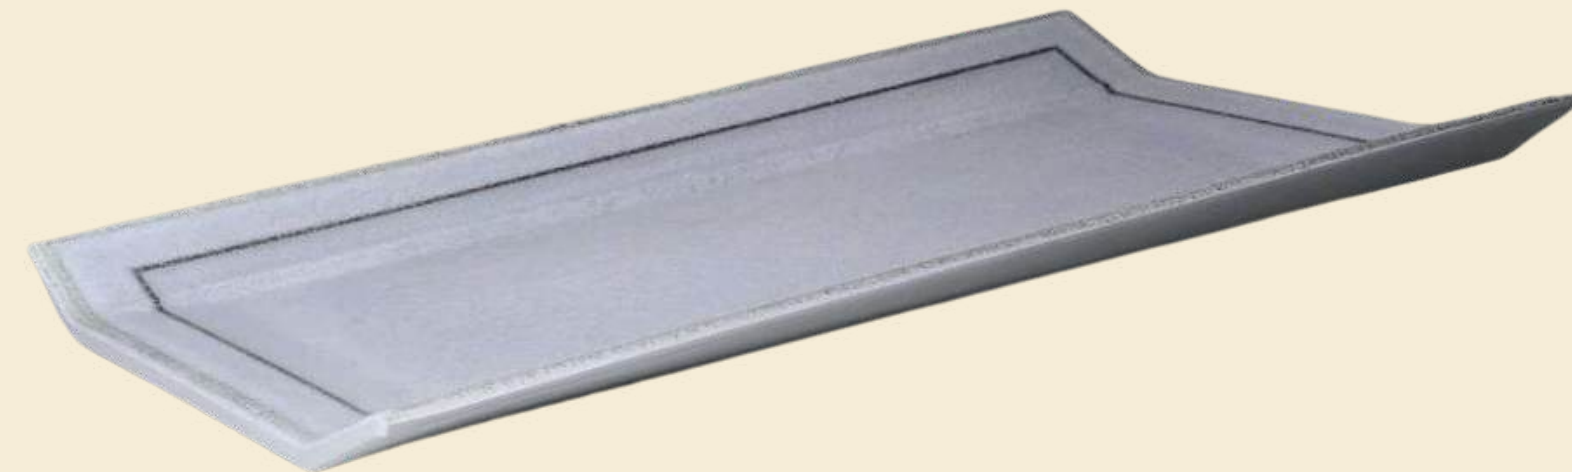

item no. 25169 GN 2/4

size: 53 x 16.2 x x 3.5(H) cm