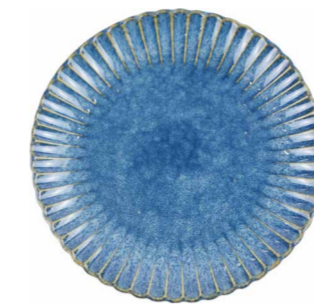

6inch Bowl
Number:W24160-Y197724
L: 15.4cm W: 12.9cm H: 5.5cm

8inch Bowl
Number:W2494-Y197724
L: 21.2cm W: 18.4cm H: 4.3cm

10.5inch plate
Number:P24162-Y197725
L: 26.7cm W: 26.7cm H: 2.3cm

8.5inch plate
Number:P24159-Y197725
L: 21.2cm W: 21.2cm H: 2.3cm

13oz Mug
Number:B24161-Y197725
L: 8.9cm W: 8.8cm H: 5.5cm

6inch Bowl
Number:W24160-Y197725
L: 15.4cm W: 12.9cm H: 5.5cm

8inch Bowl
Number:W2494-Y197725
L: 21.2cm W: 18.4cm H: 4.3cm

MOUNTAINS AND RIVERS

In the vast wilderness, mountains and rivers are silent and majestic, like wise men who have seen all the ups and downs of human life. They stand tall under the sun, providing shelter for the living creatures that inhabit this land. When night falls, the mountains and rivers under the starry sky appear even more mysterious and magnificent, as if they are connected to the heavens

10inch plate
Number:P23119-Y197738
L: 26.2cm W: 26.2cm H: 2.6cm

8.5inch plate
Number:P23120-Y197738
L: 21.8cm W: 21.8cm H: 2.5cm

16oz Mug
Number:B23121-Y197738
L: 14cm W: 10.3cm H: 10cm

6inch Bowl
Number:W23126-Y197738
L: 23cm W: 13cm H: 11.8cm