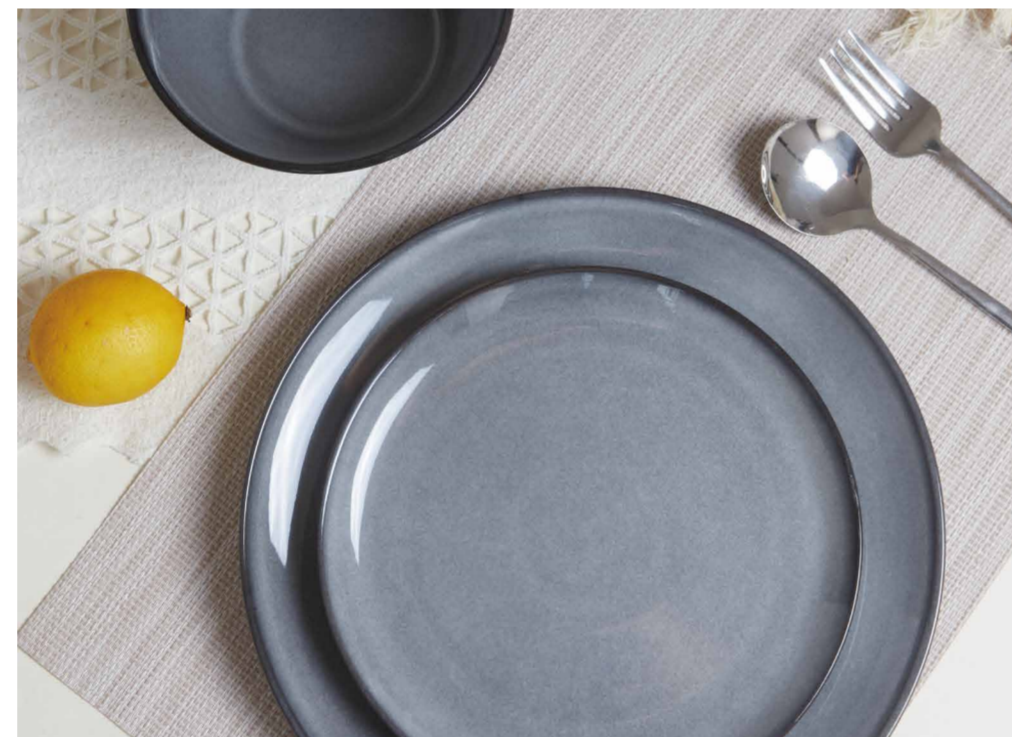

QING SI

Irregular edges like hair across your heart, with a classic advanced gray tone. Make the whole set of tableware rich feeling