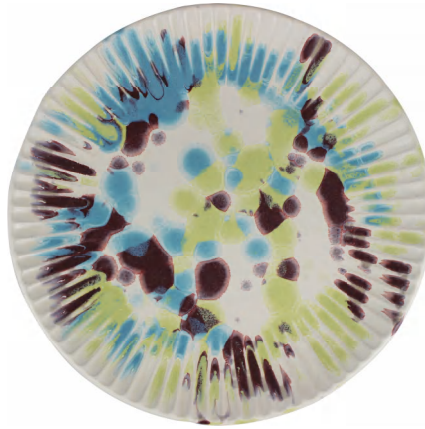

**28.3cm plate**

Number:P23118-Y196818

**10inch plate**

Number:P23119-Y196818

**8.5inch plate**

Number:P23120-Y196818

**7oz Mug**

Number:B23124-1-Y196818

**3.5oz Mug**

Number:B23123-1-Y196818

**9inch Bowl**

Number:W23125-Y196818

**6inch Bowl**

Number:W23126-Y196818

**28.3cm plate**

Number:P23118-Y196817

**10inch plate**

Number:P23119-Y196817

**8.5inch plate**

Number:P23120-Y196817

**7oz Mug**

Number:B23124-1-Y196817

**3.5oz Mug**

Number:B23123-1-Y196817