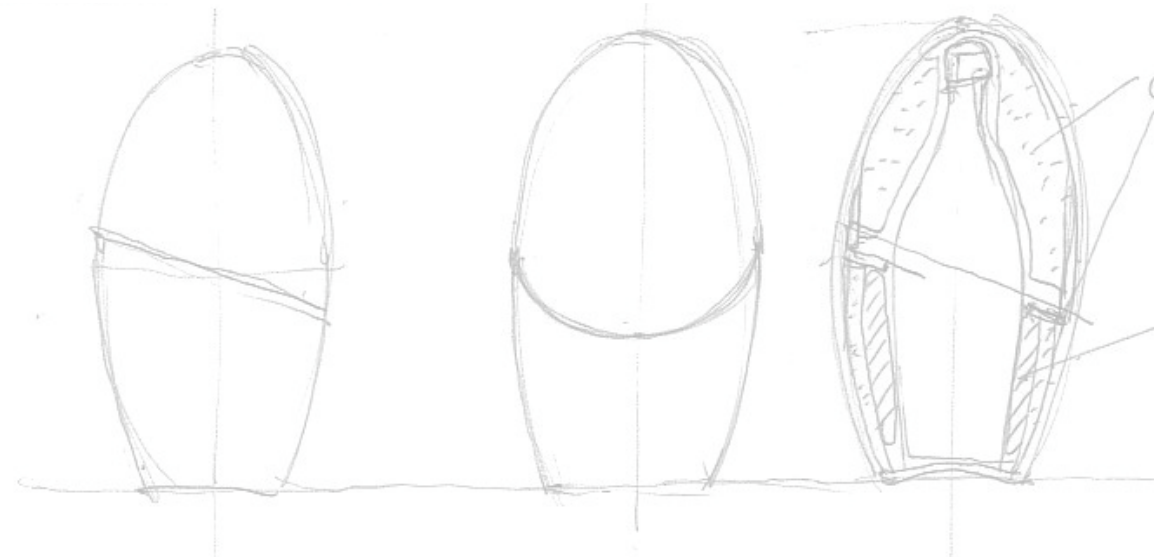

HISTORY

The story of WEGG: the birth of a design object.

In 2014, the three founding partners of WWD Design - a unit of Premek Hi-Tech dedicated to the development of design projects - began to think about an innovative product for the transport and refrigeration of wine and champagne bottles.

They shared the idea with ISIA, one of the most qualified institute of design in Italy, which took up the challenge and held a competition among students to realise the project.

The challenge was won by Mattia Gobbo, Brian Diaz and Bruno Testa, who decided to build a wine cooler in the unusual and minimalist shape of an egg. From this idea came the first prototypes: WEGG was perfected more and more until it was ready to be launched on the market.

WEGG is positioned as an elegant and smart design object suitable for everyday use. Thanks to its aesthetic, quality and versatility given by the numerous finishes available, WEGG fits perfectly into very different contexts: at home as well as in hotels and restaurants.