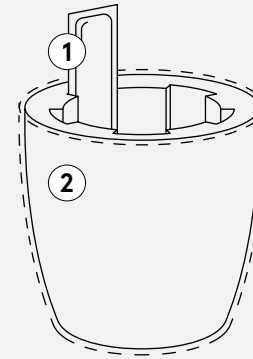

PATENTED COOLING SYSTEM

WEGG has a patented cooling system characterised by the synergy between its components.

WEGG is composed by

- > a polypropylene foam: a non-toxic, recyclable material with high thermal insulation performance;
- > a kit of 5 reusable cooling elements to be positioned inside the polypropylene shell.

These elements, much smaller if compared to others used in similar products, have a double advantage: they are practical to store in the freezer and take much less time to cool down.

That's why WEGG is so cool!

- ① Cooling gel elements
- ② High-density polypropylene insulation