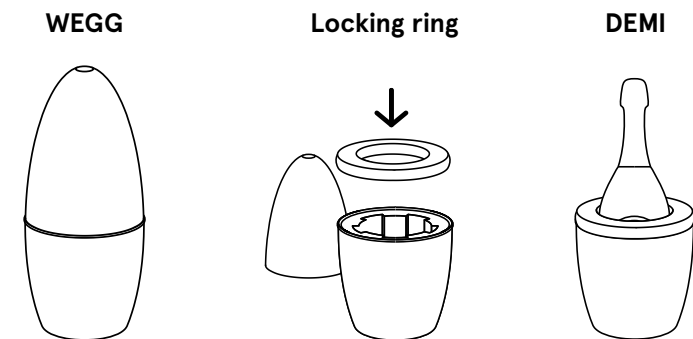

WHAT DEMI IS

DEMI is therefore an evolution of WEGG, obtained by applying a closing ring to the lower shell, which makes it a finished product.

The locking ring has the same WEGG locking system and is therefore a compatible and interchangeable accessory with any WEGG.