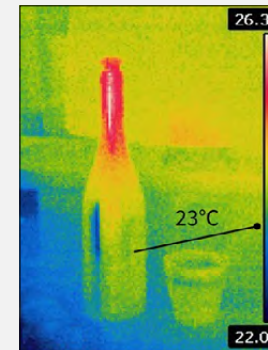

How cooling gel elements work:

2h in the freezer