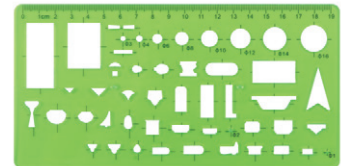

T0264
Material: plastic
10x19.5cm

Template Ruler

T0265
Material: plastic
12x20cm

Template Ruler

T0266
Material: plastic
9x19cm

Template Ruler

T0267
Material: plastic
10x20cm

Template Ruler