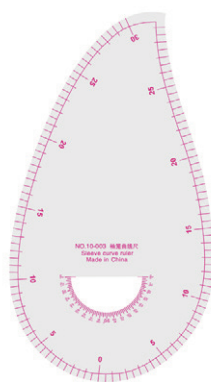

Sandwich Line Garment Ruler

Material: transparent plastic, soft

T0251J

Sandwich Line Ruler

T0251K

T0251L

Sandwich Line Protractor

T0251M