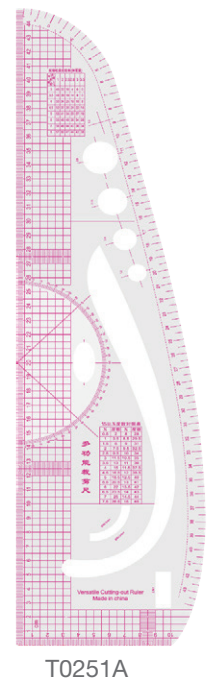

Sandwich Line Garment Ruler

Material: transparent plastic, soft

Sandwich Line Ruler

T0251J

Sandwich Line Ruler

T0251K

Sandwich Line Ruler

T0251L

Sandwich Line Protractor

T0251M