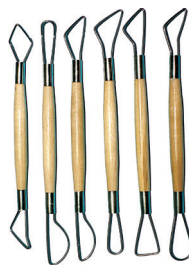

T017
10pcs/set, 6"

Plastic Modeling Tool Set

T032
7pcs/set, 6"

Wooden Sculpture Tool Set

T034_6PK
6pcs, 6"

Pottery Tools

T014
7pcs/set, 15cm
Stainless steel

Double-End Wire Tool