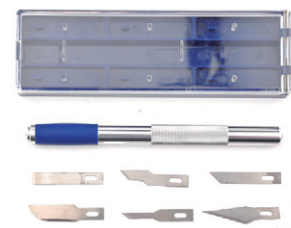

T073 Single

T074 Double

E. Metal Dipper With Cover

Dia. 3.2cm x height 2.7cm

T109 Single

T110 Double

F. Plastic Dipper With Cover

Dia. 4.5cm x height 1.7cm

T071 Single

T072 Double

G. Metal Dipper With Plastic Cover

Dia. 3.6cm x height 2.7cm

T111 Single

T112 Double

Cutting Knife

T0144