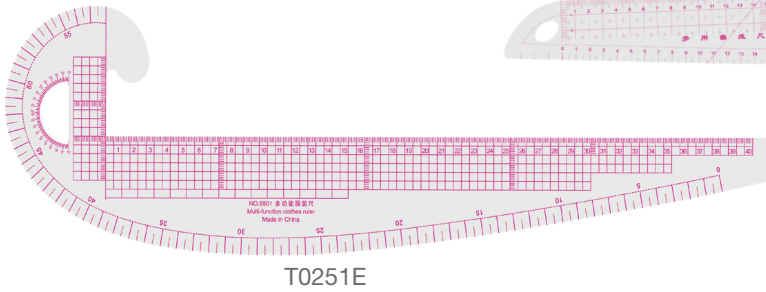

Sandwich Line Garment Ruler

Material: transparent plastic, soft

Sandwich Line Ruler

T0251J

Sandwich Line Ruler

T0251K

Sandwich Line Ruler

T0251L

Sandwich Line Protractor

T0251M