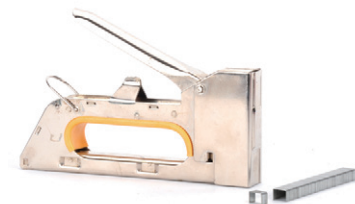

150

Canvas Carrier

T076
Material: Beech wood
Size: 25x24x75cm
For canvas with thickness 1.8cm

Staples

T0200
10Hx7Dmm
2400pcs/box

Canvas Stretching Stapler

T0199
This is necessary for artist to stretching canvas, nickle plated