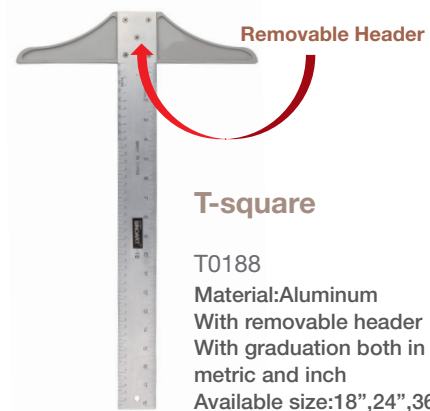

Available size: 18",24",36"

T-Square

T0177

With graduation both in metric & inch

Size: 18" (45cm); 24"(60cm)

Material: aluminum

T-square

T0188

Material:Aluminum

With removable header

With graduation both in metric and inch

Available size:18",24",36"

T-Square

T0178

With graduation both in metric & inch

Size: 18" (45cm); 24"(60cm)