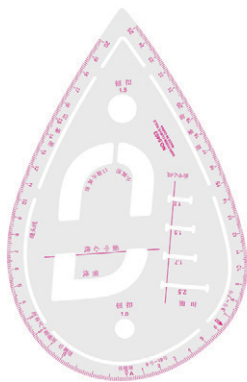

Sandwich Line Garment Ruler

Material: transparent plastic, soft

Sandwich Line Ruler

T0251J

T0251K

T0251L

Sandwich Line Protractor

T0251M