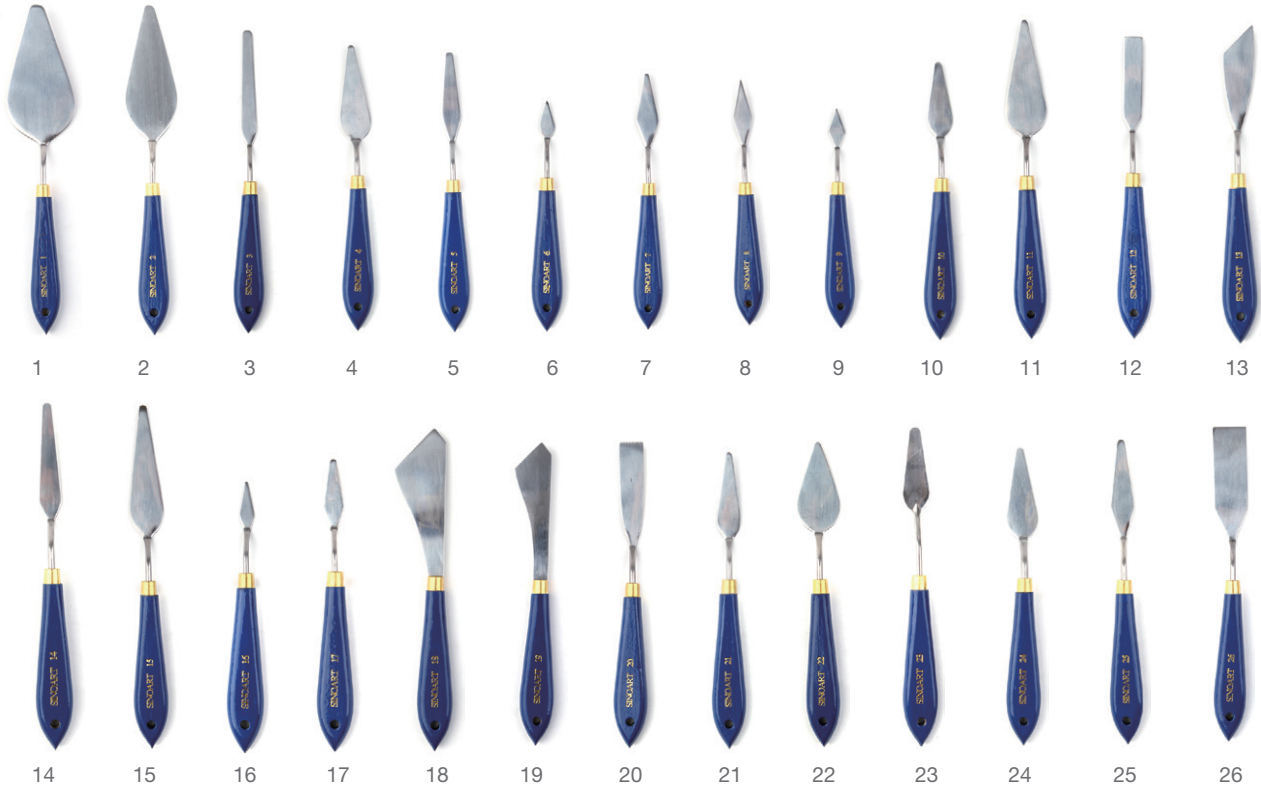

PALETTE KNIVES

T0158

Special designed, 9 different blade shapes available

T0150

Wide palette knife for heavy painting
18 different blade shapes available

152

Heavy Duty Palette Knife Set

T0150_S6
6 jumbo painting knives with a
wooden stand

Palette Knife Value Set

T0216
9 special shaped palette knives
with a holder

PALETTE KNIVES

T066
Italian style palette
knife with weld jointing
technology

T067
Normal style palette knife
with a forging technology

Deluxe Painting Knife

T0280
Wooden handle, Italian style
with weld joint
Black nickle plated blade
More than 30 shapes available

26 different blade shapes available

153

Palette Knives Set

T092
5pcs/set

Deluxe Palette Knives Set