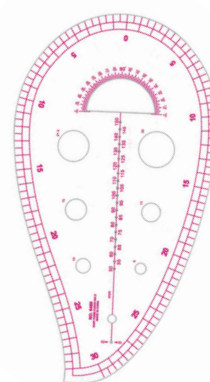

Sandwich Line Garment Ruler

Material: transparent plastic, soft

T0251J

T0251K

Sandwich Line Ruler

T0251L

Sandwich Line Protractor

T0251M