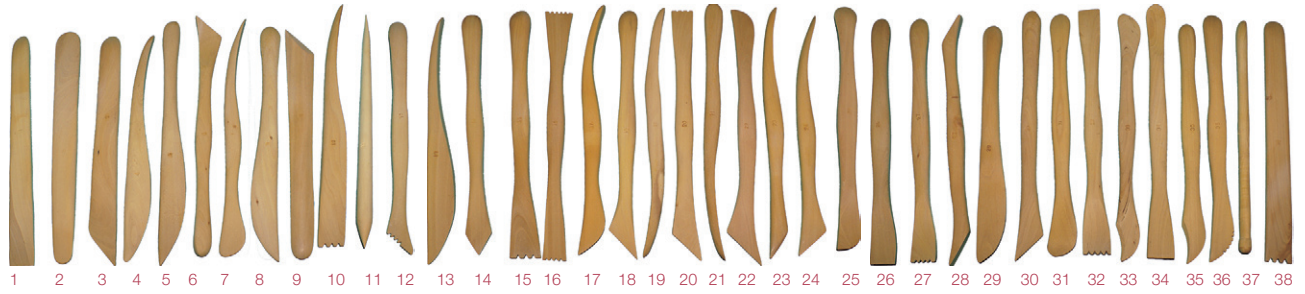

T062
6pcs/set, 8"

Puncher

T088
4pcs/set
Dia.: 2.2cm, 1.3cm, 0.85cm, 0.3cm

Wooden Modeling Tool

38 shapes available

T064 Size: 6"

T065 Size: 8"

1 2 3 4 5 6 7 8 9 10 11 12 13 14 15 16 17 18 19 20 21 22 23 24 25 26 27 28 29 30 31 32 33 34 35 36 37 38

Pottery Sponge

T037SP
Dia. 2.5"

Pottery Tool Set

T037
8pcs/set

Wooden Pottery Ribs

T030
5pcs/set

Wooden Pottery Tool

T053
6pcs/set, 8"