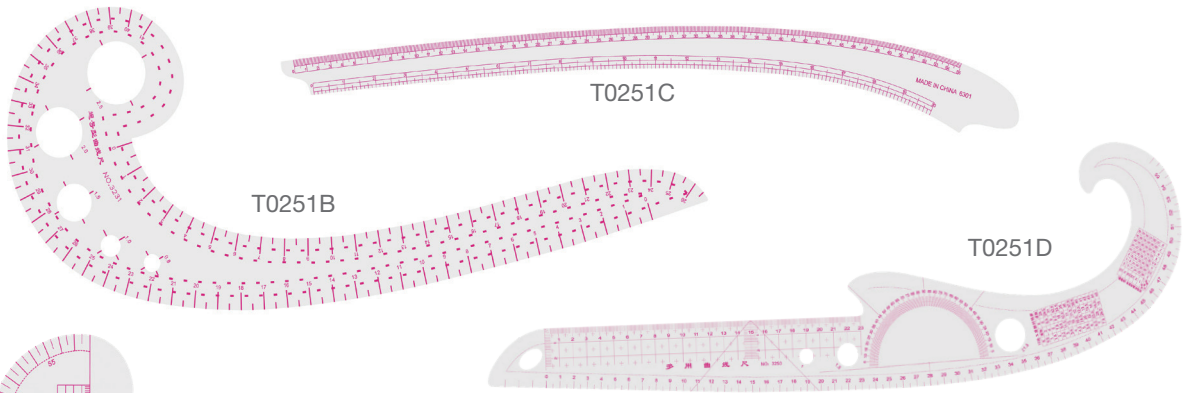

Sandwich Line Garment Ruler

Material: transparent plastic, soft

Sandwich Line Ruler

T0251J

Sandwich Line Ruler

T0251K

Sandwich Line Ruler

T0251L

Sandwich Line Protractor

T0251M