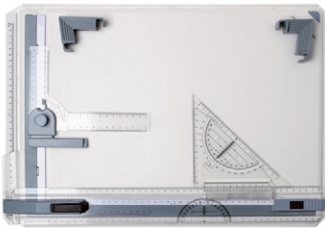

TOOLS

SINOART®

DRAWING & DRAFTING TOOLS

Drawing Board

T0171
Size: A3,50.5x37cm
Professional model, with ruler,
separate set square and square gauge

Drawing Board

T0172
Size: A3,47.5x33.5cm
Basic model with ruler and square
gauge

NEW

Table Top Drafting Board

T0235
Material: MDF veneered
A2, board size 46x60cm
Magnetic board with parallel motion
bar and 2 extra rulers
Portable, adjustable drawing angles

Dusting Brush

T0221
Material: goose
feather