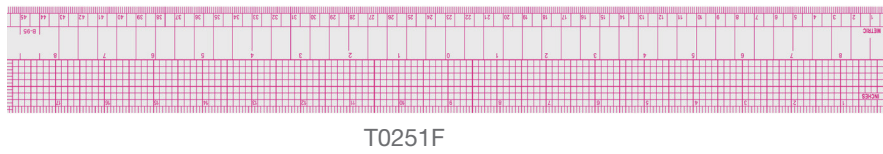

Sandwich Line Garment Ruler

Material: transparent plastic, soft

Sandwich Line Ruler

T0251J

Sandwich Line Ruler

T0251K

Sandwich Line Ruler

T0251L

Sandwich Line Protractor

T0251M