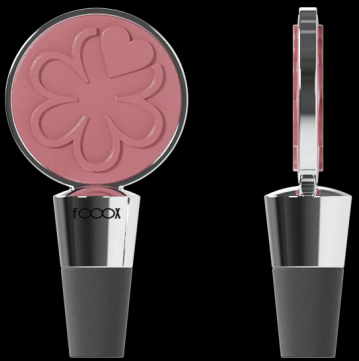

Garlic Press

Waiter's Corkscrew

Lever Corkscrew

Bottle Stopper

Waiter's Corkscrew

Lever Corkscrew

Lever Corkscrew

Bottle Stopper