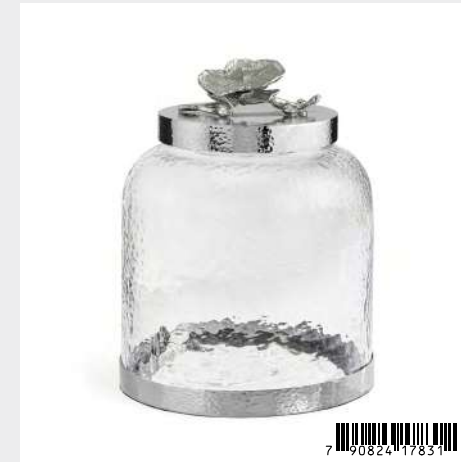

White Orchid Cookie Jar | $165
111783 — 8.5"H x 7.5" Base H x 6" Lid H; Glass, Nickelplate