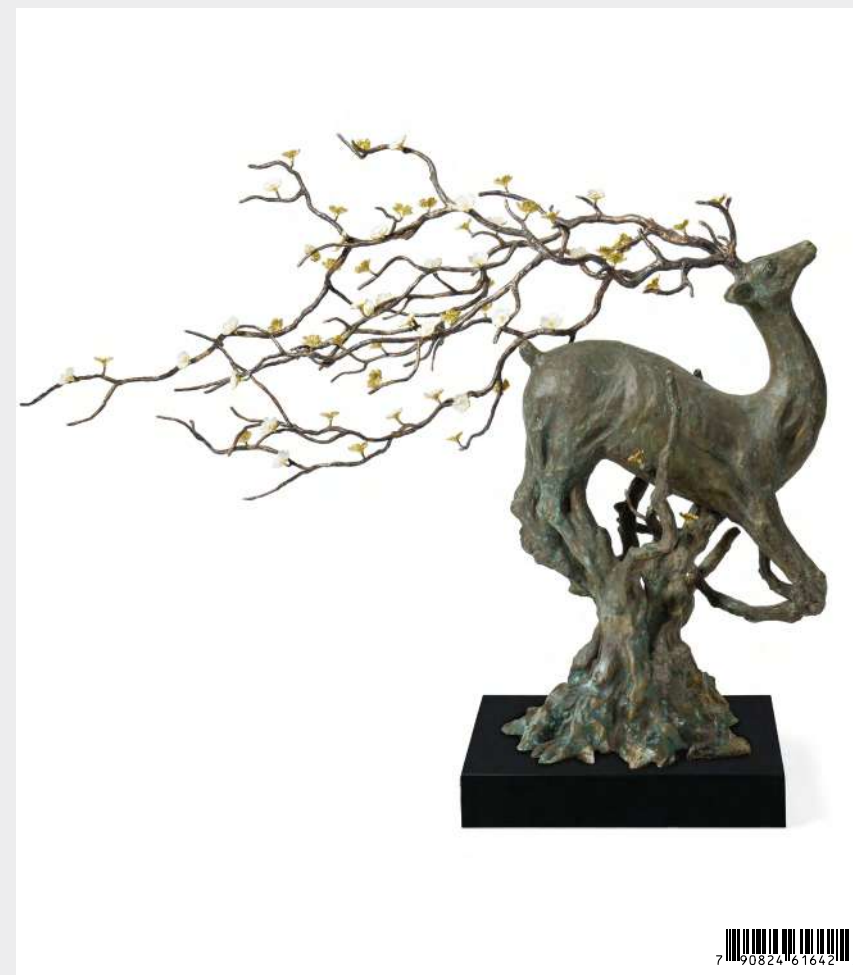

Stag Sculpture (Limited Edition of 25) | $30,000

176164 — 66"L x 22"W x 51"H, Base 24"L x 21"W x 3.75"H; Patinated Brass, Natural & Oxidized Brass, White Enamel