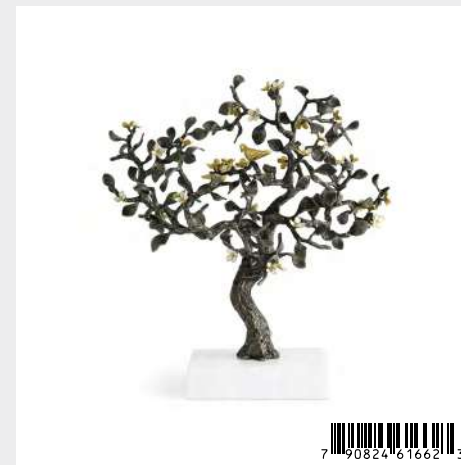

Lovebirds Sculpture Small | \$1,370

176166 — (Limited Edition of 250), 18"L x 10"W x 18.5"H, Base 8"L x 5"W x 2"H; Natural & Oxidized Brass, Marble, White Enamel

Wildflowers Tabletop Sculpture | \$450

124419 — 10.5"L x 4.75"W x 16.75"H, Base 5.5"L x 4"W x 1"H; Goldtone, Marble, Enamel