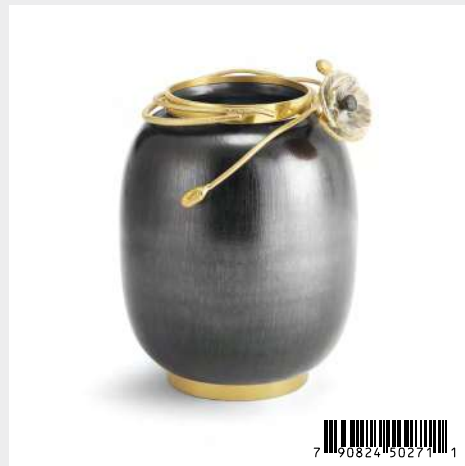

Anemone Medium Vase | $395

175027 — 7.5”L x 7.5”W x 9.5”H; Hand Textured Stainless Steel, Black Nickelplate, Natural & Oxidized Brass, White Enamel