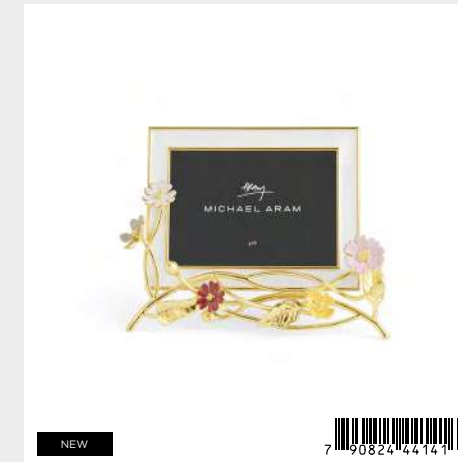

Wildflowers Enameled White 4 x 6 Frame | $185

124414 — (Holds 4 x 6 Photo), Easel 9.5"L x 2.3"W x 6.5"H, Frame 7.25"L x 5.25"W; Stainless Steel, Goldtone, Enamel, Glass