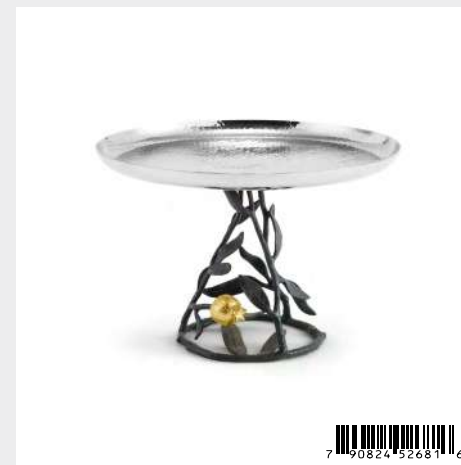

Pomegranate Pastry Stand | $170
175268 — 5.75"H, 9" Dia.; Stainless Steel, Oxidized Brass, Goldplate 24K