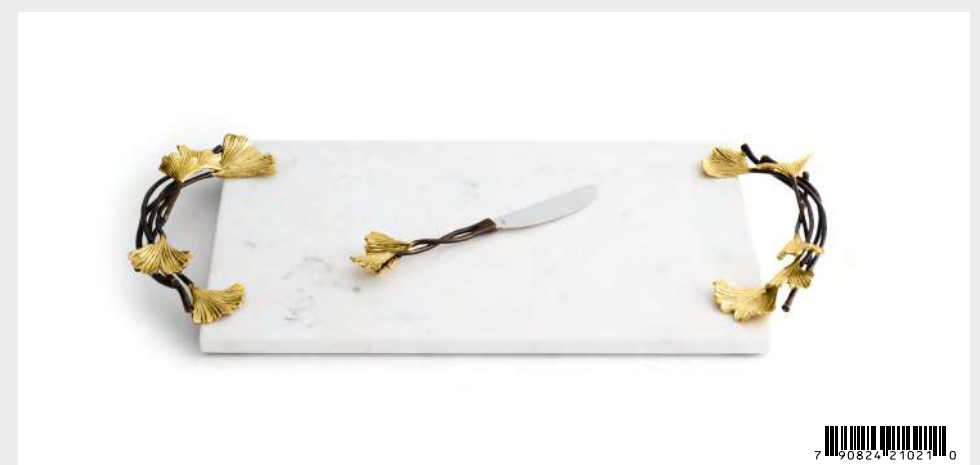

Golden Ginkgo Large Cheese Board w/ Knife | $265

132102 — Board 18"L x 10"W x 1"H, Knife 8"L; Marble, Natural & Oxidized Brass, Stainless Steel