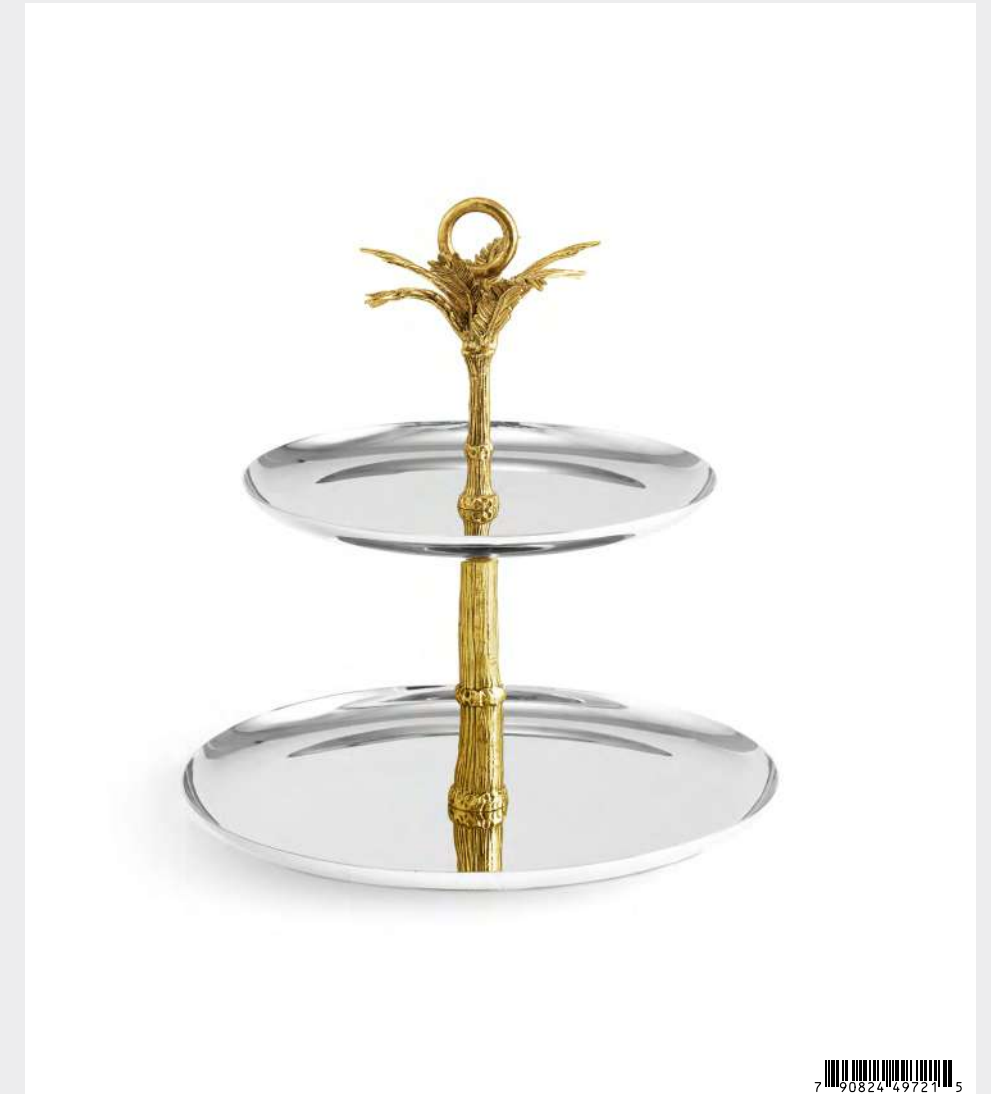

Palm 2-Tier Etagere | $295
174972 — 12"H, Small Plate 7"Dia., Large Plate 9"Dia.; Stainless Steel, Antique Goldtone