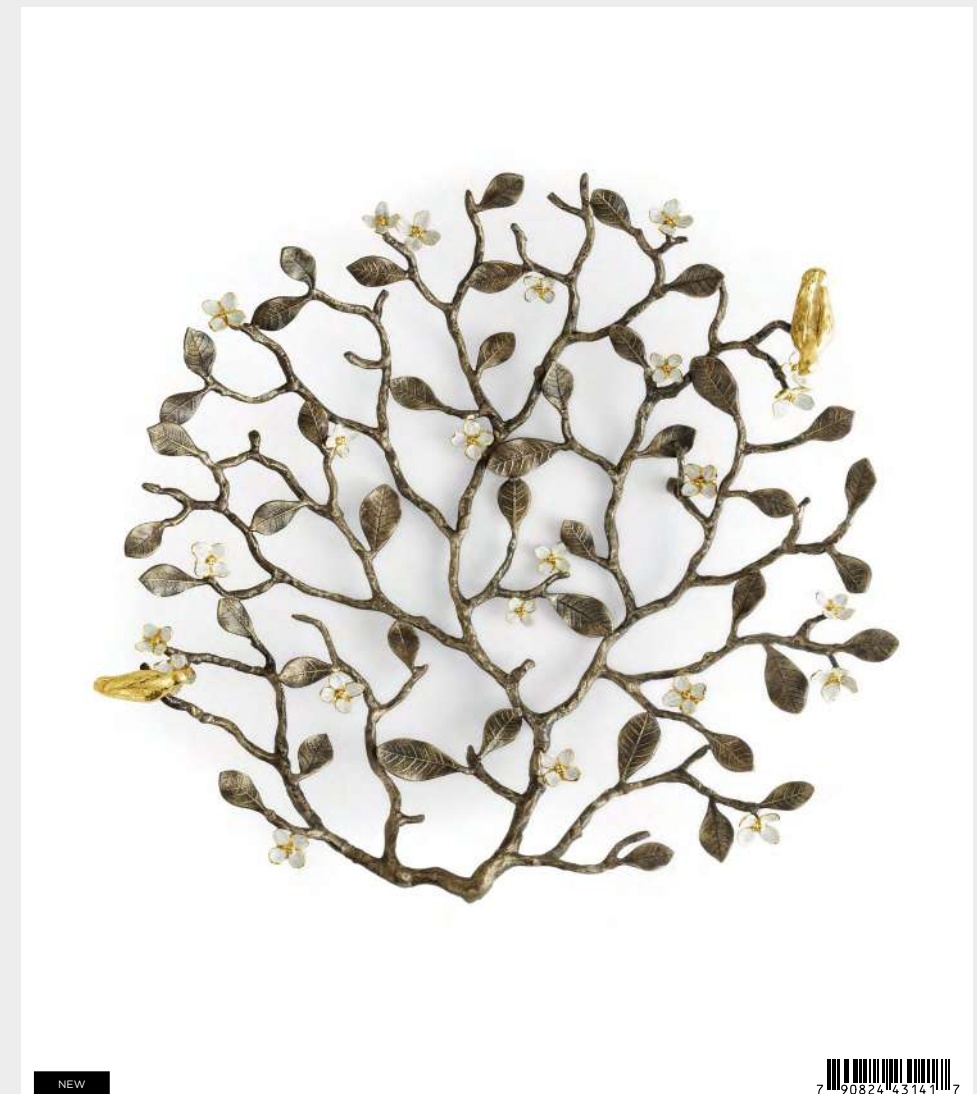

Lovebirds Medium Vase | \$395
 124308 — 9.5"L x 8"W x 11.75"H; Stainless Steel, Natural & Oxidized Brass, White Enamel

Lovebirds Candle | \$75
 160763 — 4.5"H, 4"Dia., 113.5 Oz.; Soy Wax, Glass, Natural & Oxidized Brass, Stainless Steel, White Enamel

Lovebirds Small Vase | \$225
 124313 — 6.5"L x 6"W x 8.5"H; Stainless Steel, Natural & Oxidized Brass, White Enamel

Lovebirds 5 x 7 Frame | \$185
 124306 — 10"L x 8"W; Oxidized, Goldtone, White Enamel

Lovebirds Centerpiece Bowl | \$575
 124314 — 18"L x 15.5"W x 4"H; Natural & Oxidized Brass, White Enamel

Lovebirds Cake Stand with Dome | \$475

124303 — Cake Stand - 10.25"Dia., 5.5"H, Dome - 7"H x 9.5"Dia.; Marble, Stainless Steel, Natural & Oxidized Brass, White Enamel

Lovebirds Cheeseboard with Knife | \$325