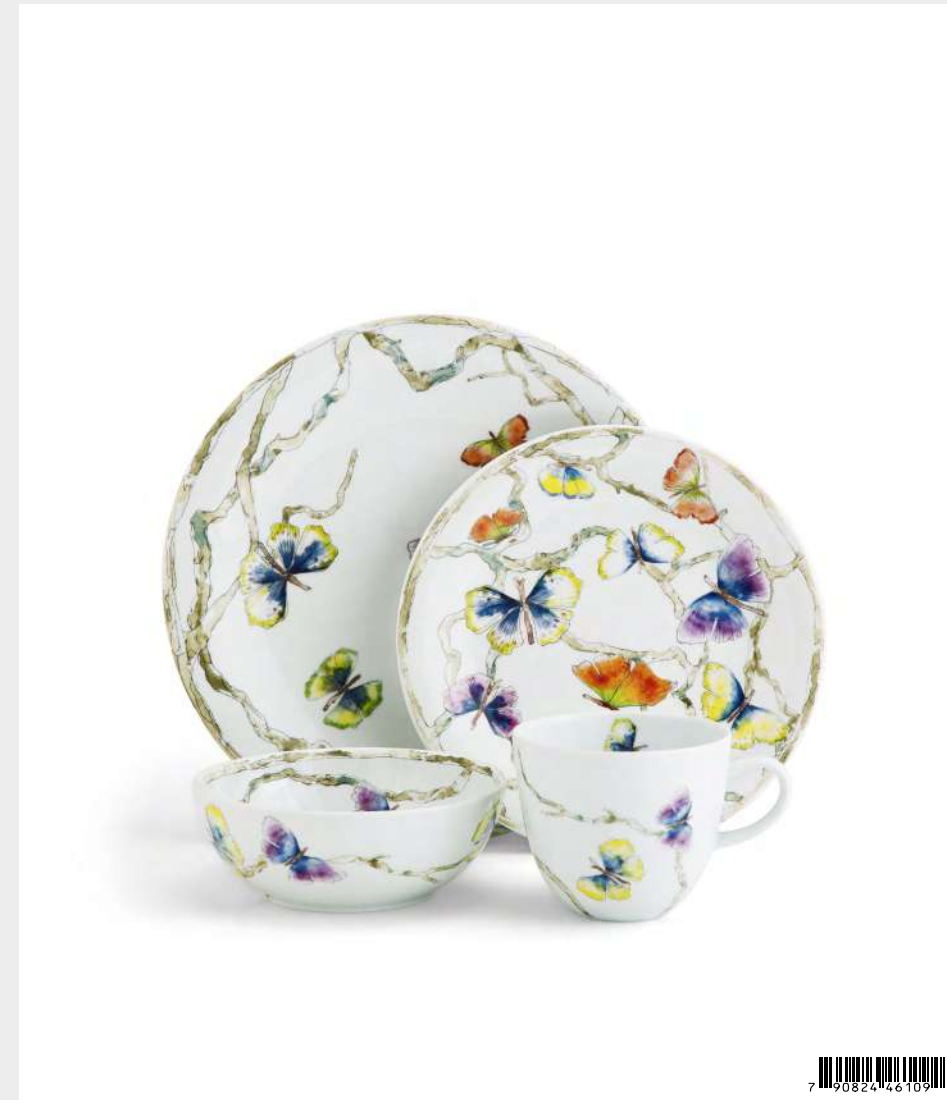

Butterfly Ginkgo 4-Piece Place Setting | $134
314610 — Dinner Plate 1"H, 11" Dia., Salad Plate 8.5" Dia., All Purpose Bowl 2.25"H, 6" Dia., Mug 5"L x 3.5"H, 4" Dia.; Porcelain