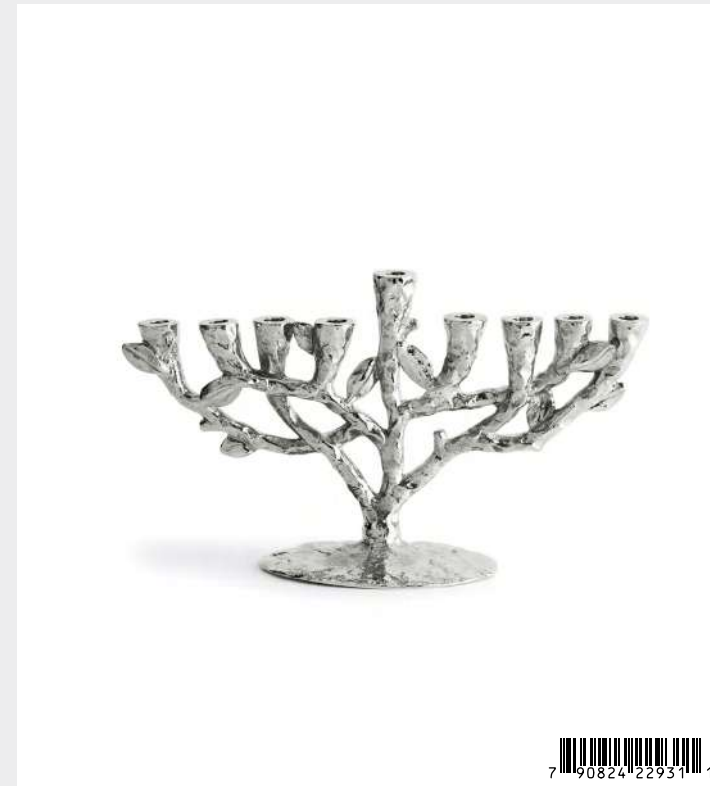

Tree of Life Small Menorah | $100
132293 — 10.25"L x 3.75"W x 5.75"H; Nickelplate