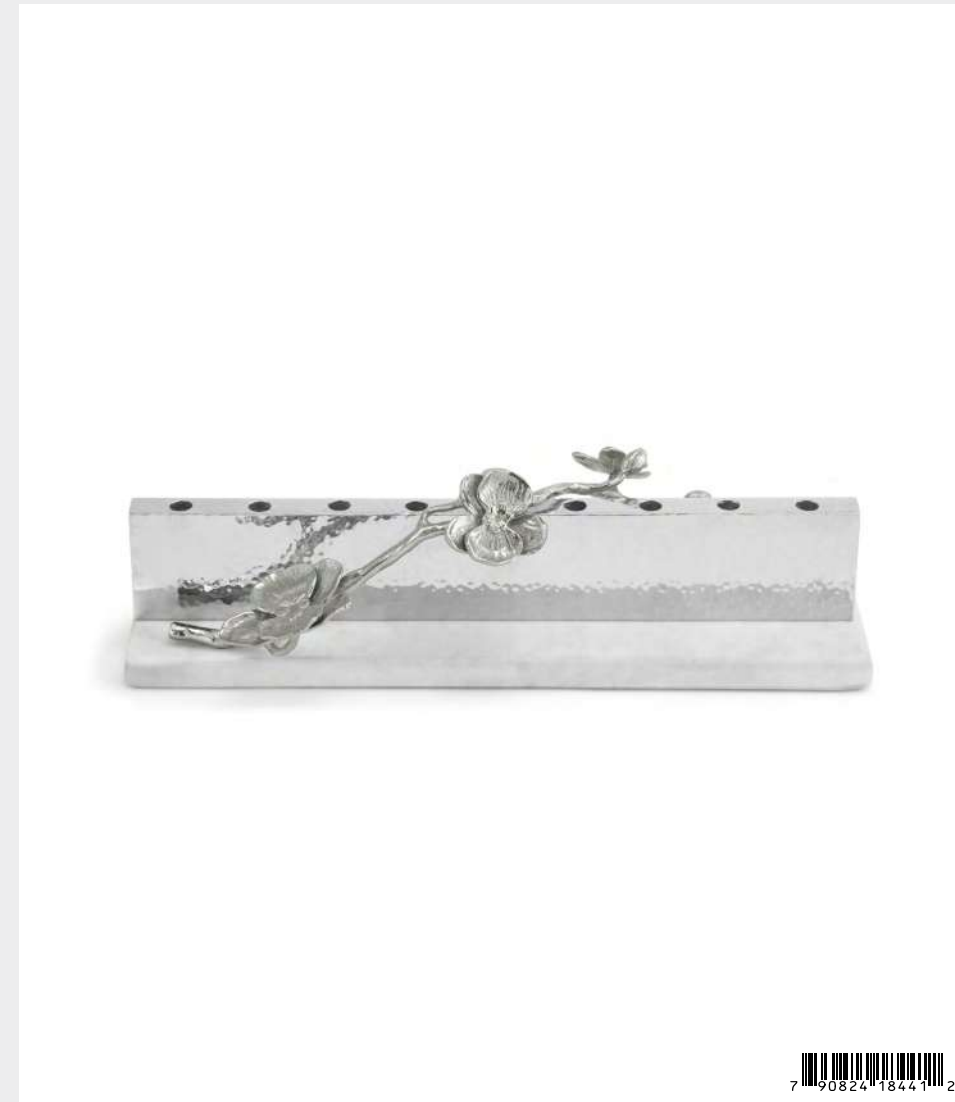

White Orchid Menorah | $235

111844 — 12"L x 4.5"W x 3.25"H; Polished Aluminum, Nickelplate, Marble