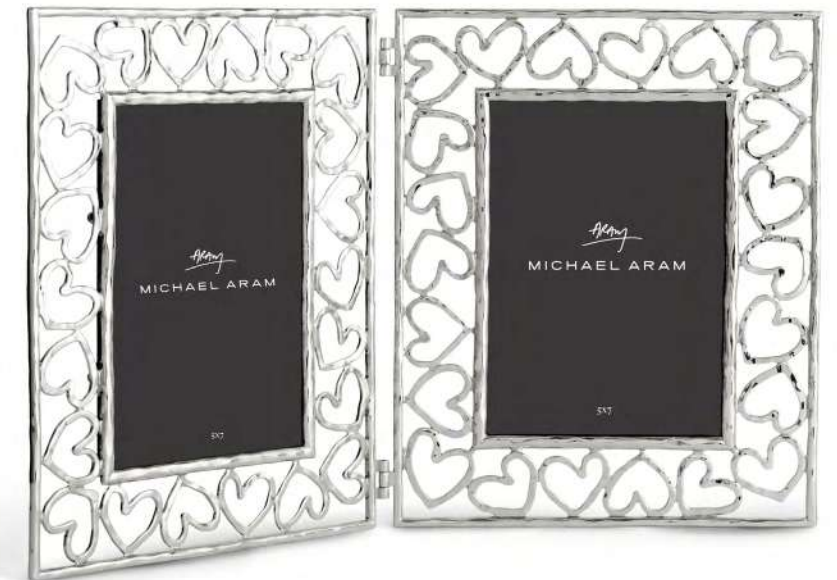

132277 — (Holds 5x7 Photo), Overall 18"L x 10.5"H, Closed 9"L x 10.5"H; Nickelplate, Glass

132341 — (Holds 5x7 Photo), 10.75"L x 8.75"W; Nickelplate, Glass

132340 — (Holds 4x6 Photo), 9.25"L x 7.5"W; Nickelplate, Glass