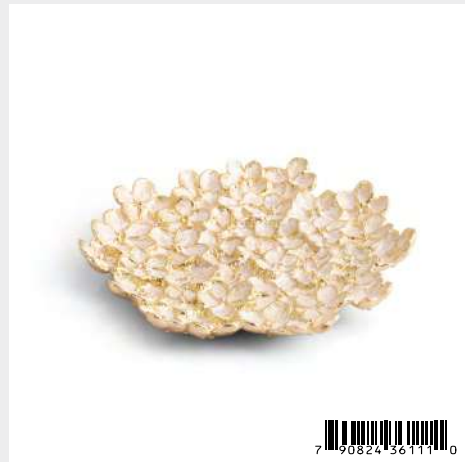

Cherry Blossom Catch All | $80

123611 — 1"H, 6.25"Dia.; Goldtone, Pink Enamel