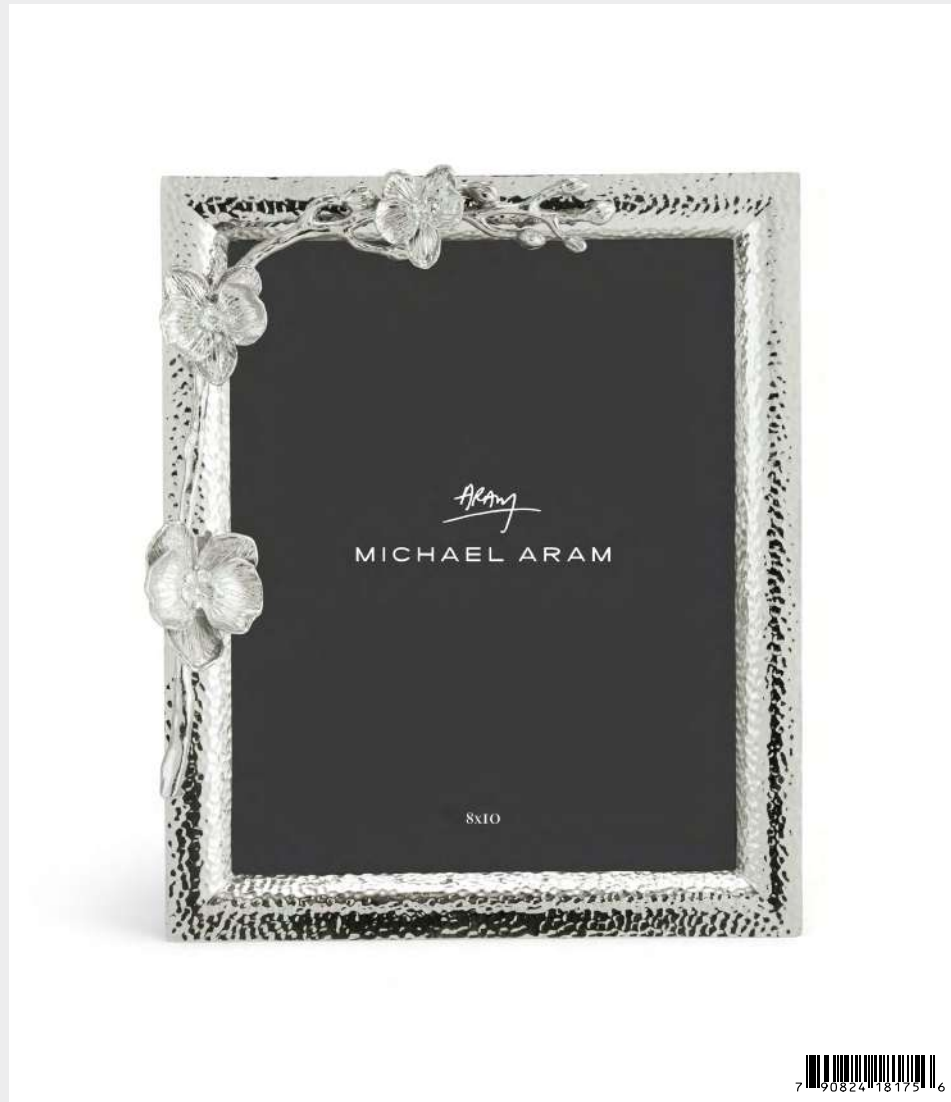

White Orchid Frame 8 x 10 | $170
111817 — (Holds 8x10 Photo), 11.75"L x 9.75"W; Nickelplate, Glass