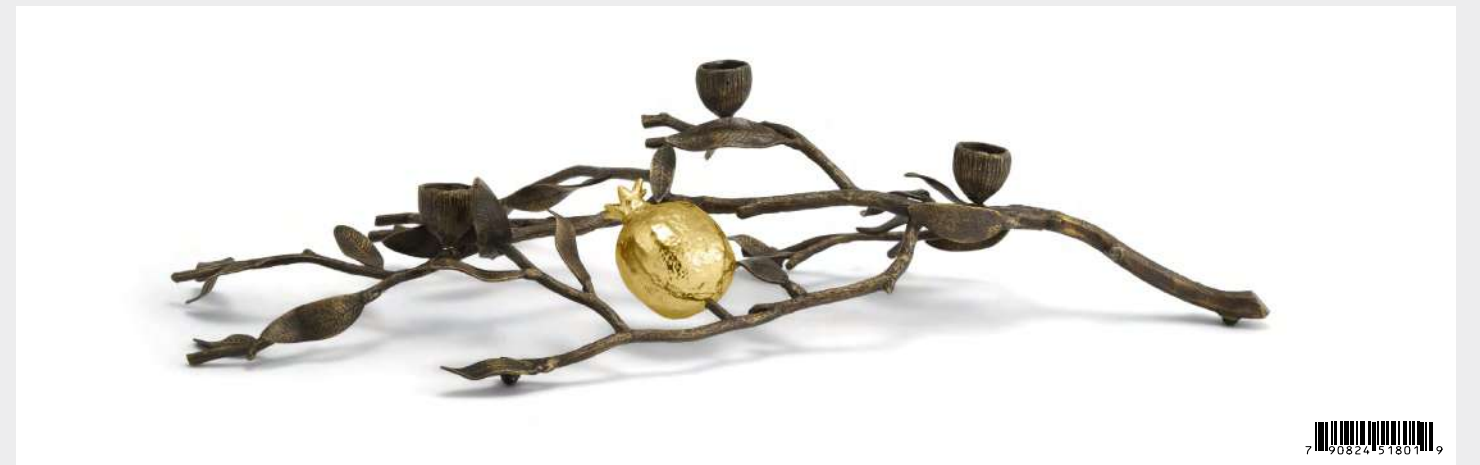

Pomegranate Candelabra | $395
175180 — 22.25"L x 11.25"W x 5"H; Oxidized Brass, Goldplate 24K