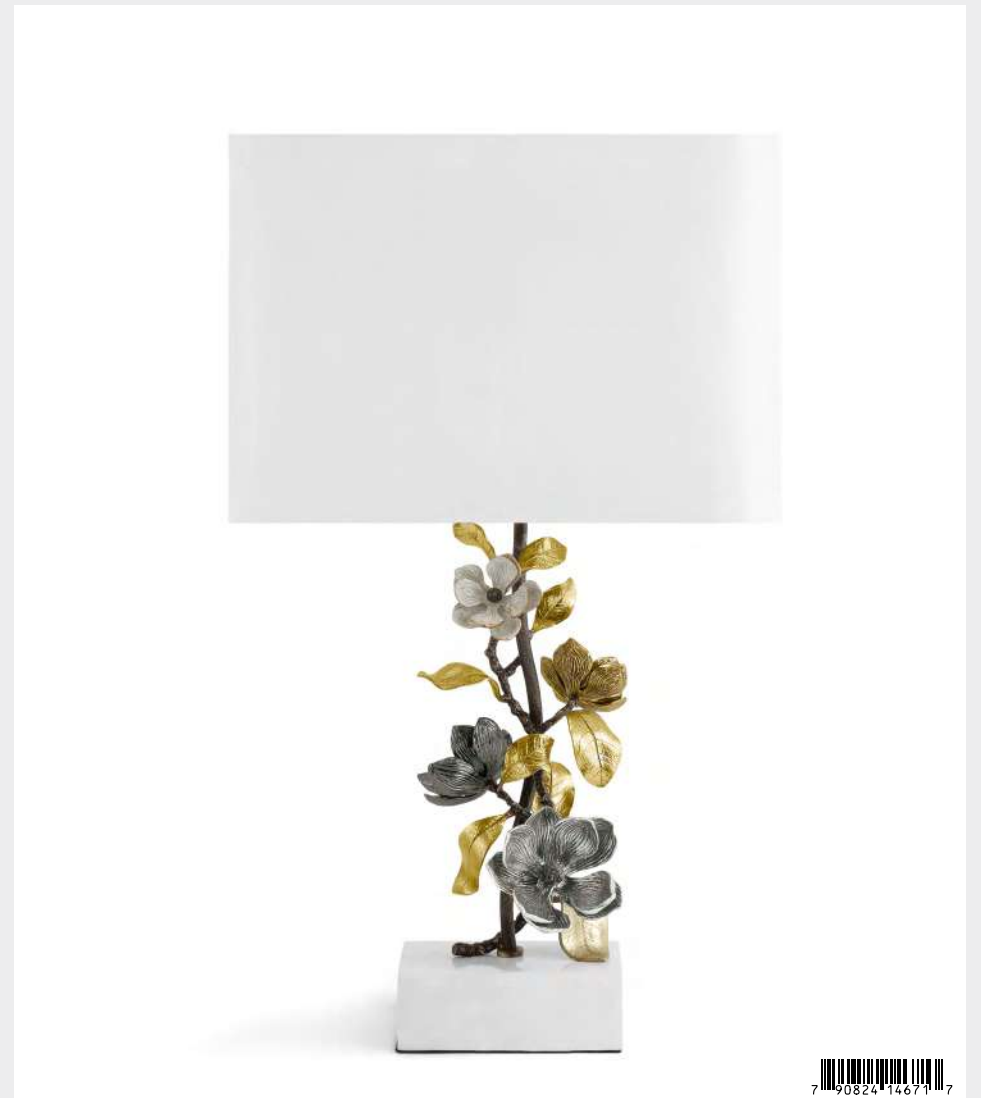

Vintage Bloom Table Lamp | $1,125
411467 — 14"L x 9"W x 24"H; Base 6.25"L x 4.25"W x 2"H; Shade 14"L x 9"W x 9"H; 60W Max, 110V; Natural & Oxidized Brass, Antique Goldtone, Antique Nickelplate, White Enamel, Marble, Fabric Shade