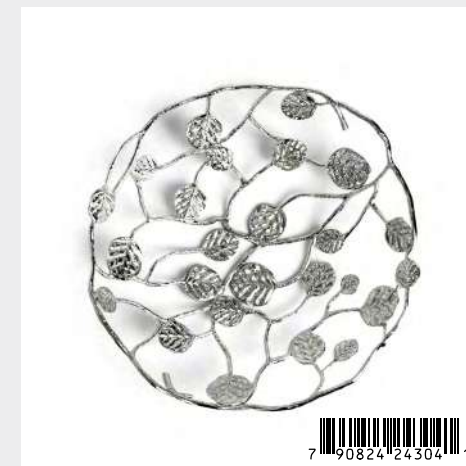

Botanical Leaf Bread Basket | $235
112430 — 3.5"H, 11"Dia.; Nickelplate