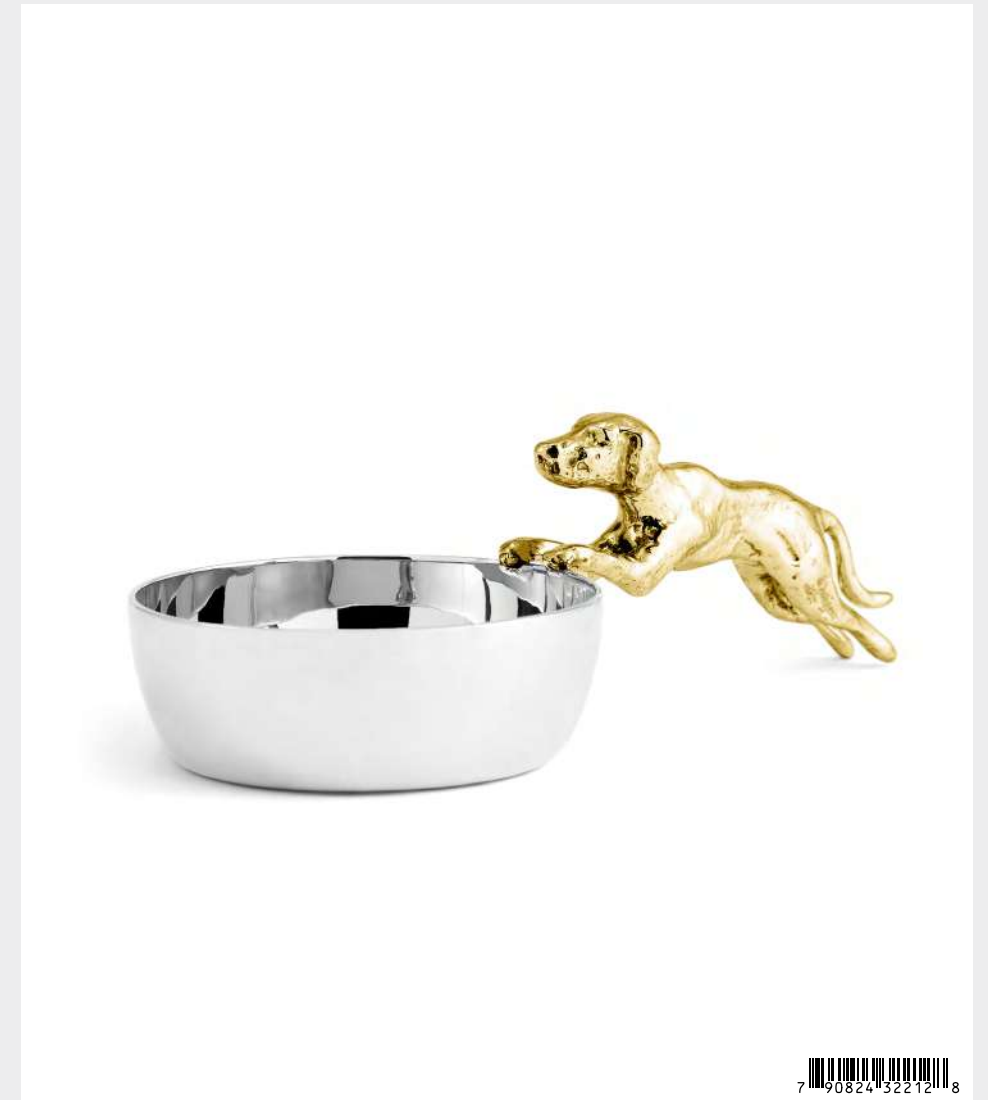

Also Available
Children Frames | Pg. 245

PET ACCESSORIES

Mouse Bowl | \$70
 133215 — 1.75"H, 4.5" Dia. 6 Oz.; Stainless Steel, Natural Brass

Dog Bone Canister | \$175
 133220 — Canister 10"H, 7" Dia.; Polished Aluminum, Goldtone, Wood