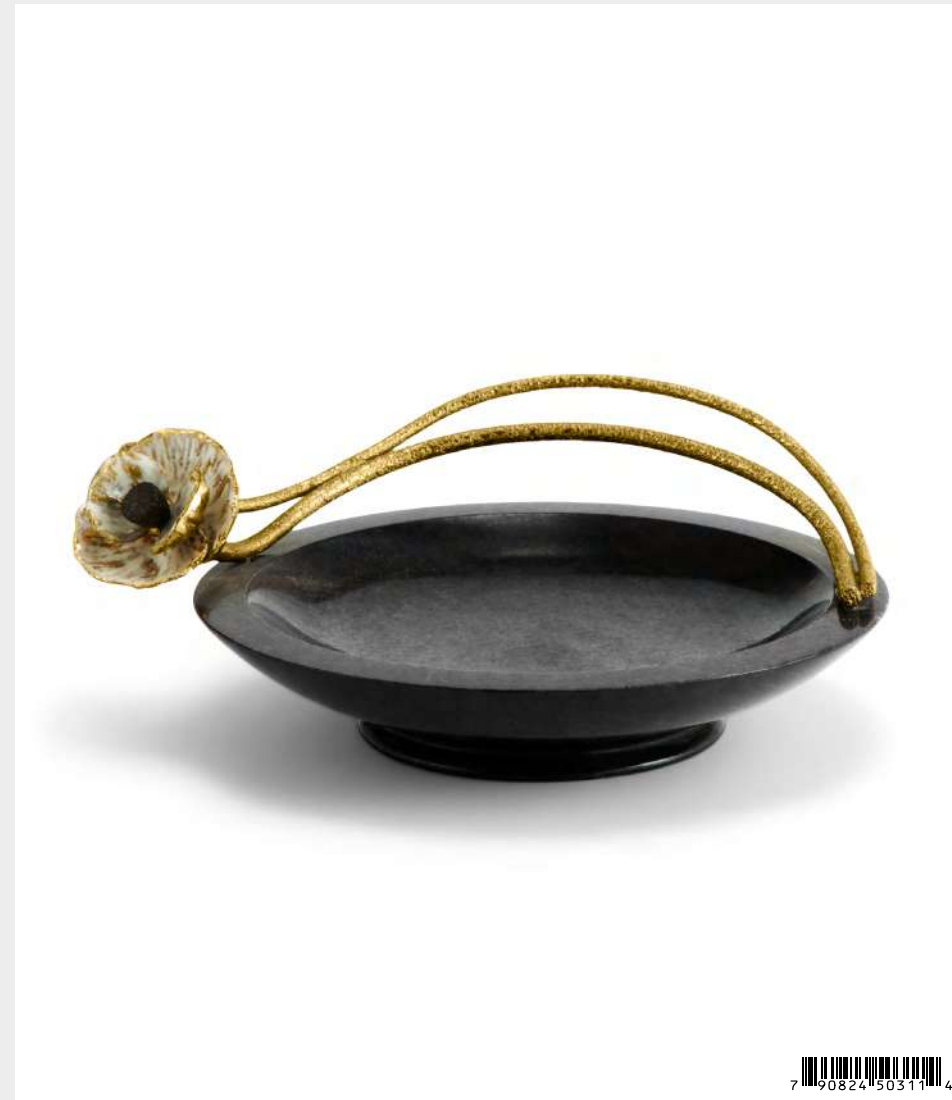

ANEMONE BATH

Anemone Trinket Tray | $160
175031 – 7”L x 6.25”W x 2.75”H; Black Marble, Natural & Oxidized Brass, White Enamel