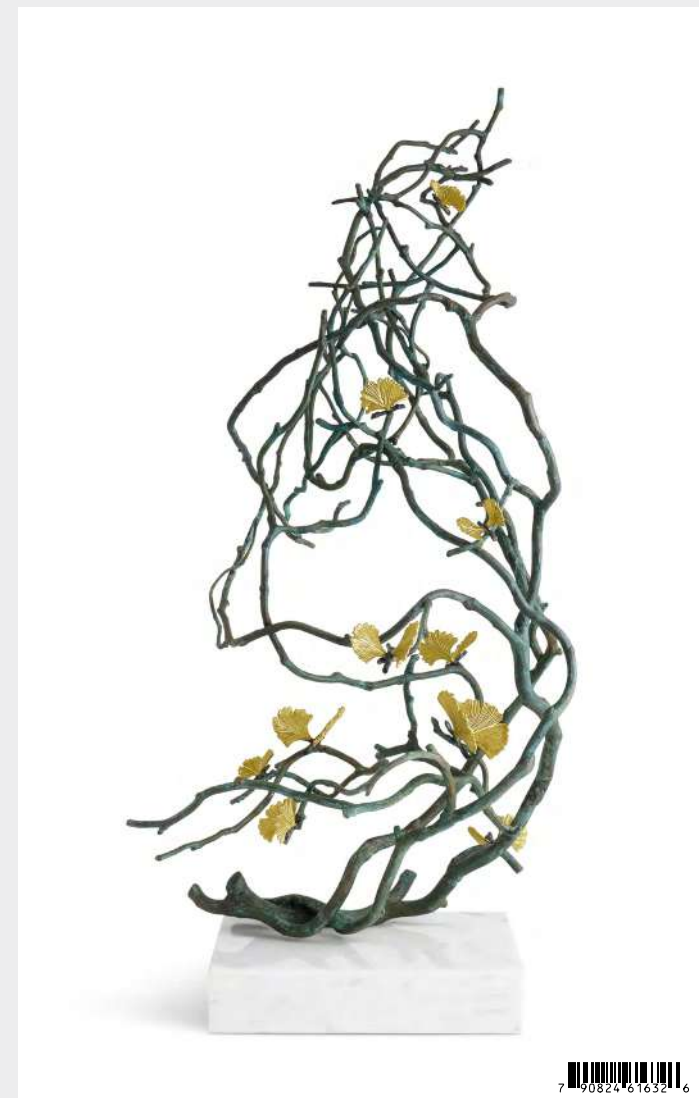

Butterfly Ginkgo Sculpture | $3,000
176163 — (Limited Edition of 250); 16"L x 14.5"W x 31"H Base 10"L x 7"W x 2"H; Patinated Brass, Marble, Natural Brass