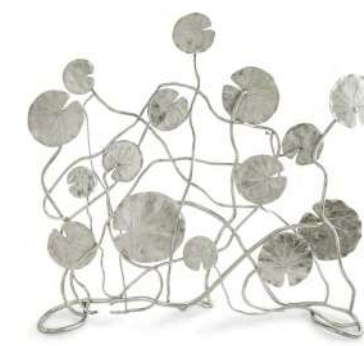

FIREPLACE SCREENS

Twig & Leaf Decorative Fire Screen | $2,500
411643 — 49.5"L x 6"W x 36"H; Natural Brass, Powdercoat Iron