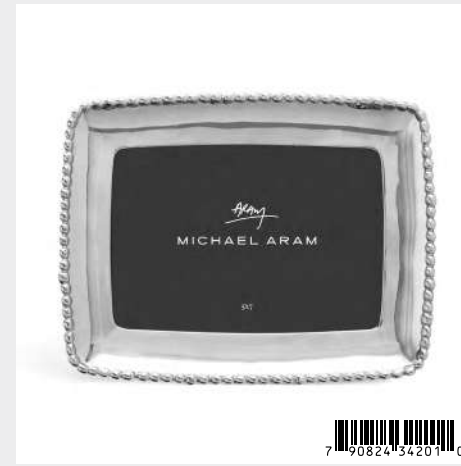

Molten 5 x 7 Frame | $100

143420 — (Holds 5x7 Photo) 7"L x 9"W; Stainless Steel