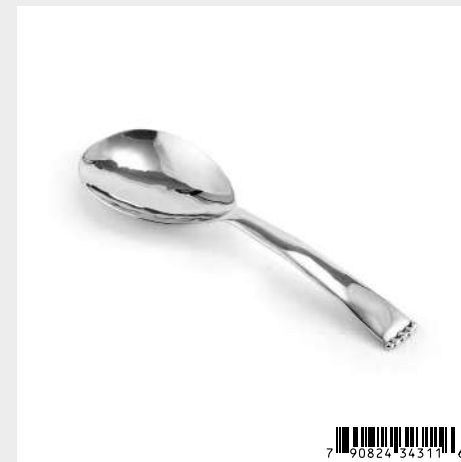

Molten Rice Serving Spoon | $60
143431 — 10"L; Stainless Steel