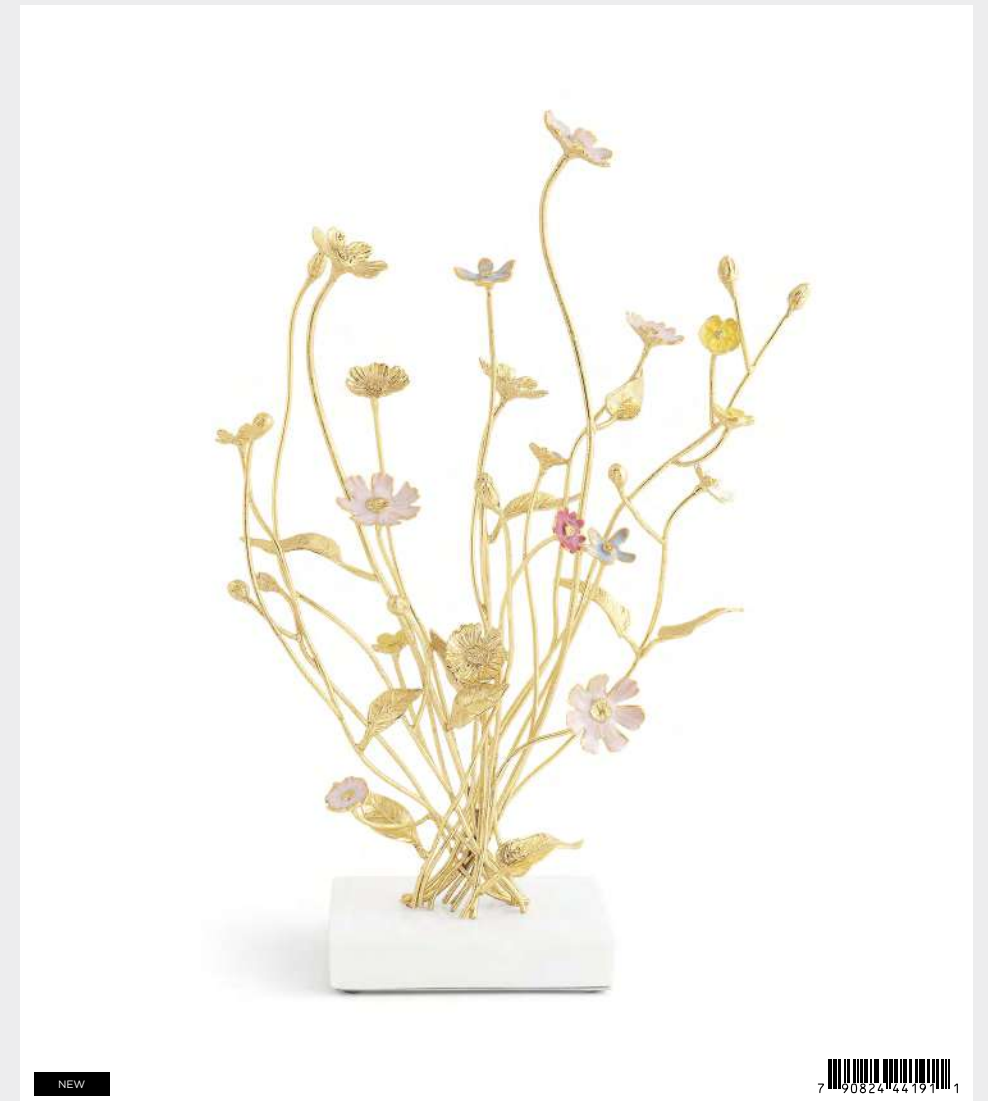

Lovebirds Sculpture | \$8,400

176165 — (Limited Edition of 100), 39"L x 25"W x 37"H, Base 15.75"L x 11.75"W x 3.5"H; Natural & Oxidized Brass, Stainless Steel, White Enamel

Dream Sculpture | \$460

130830 — (Limited Edition of 500), 9.5"L x 6.5"W x 23"H, Base 6.5"L x 5"W x 1.25"H; Natural & Oxidized Brass, Nickelplate, Antique Nickelplate, Copperplate, Marble

Lovebirds Sculpture Small | \$1,370

176166 — (Limited Edition of 250), 18"L x 10"W x 18.5"H, Base 8"L x 5"W x 2"H; Natural & Oxidized Brass, Marble, White Enamel

Wildflowers Tabletop Sculpture | \$450

124419 — 10.5"L x 4.75"W x 16.75"H, Base 5.5"L x 4"W x 1"H; Goldtone, Marble, Enamel