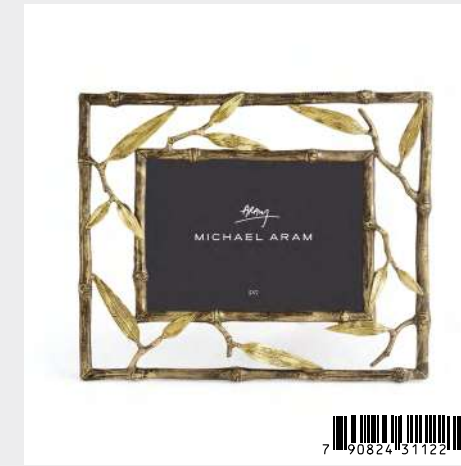

Olive Branch Frame 5 x 7 | \$135

112487 — (Holds 5 x 7 Photo), 9.75"L x 8"W; Goldtone, Glass

Zen Garden 5 x 7 Frame | \$120

133111 — (Holds 5x7 Photo) 12"L x 10"W; Oxidized Brass, Goldtone, Glass

Zen Garden Easel Frame | \$150