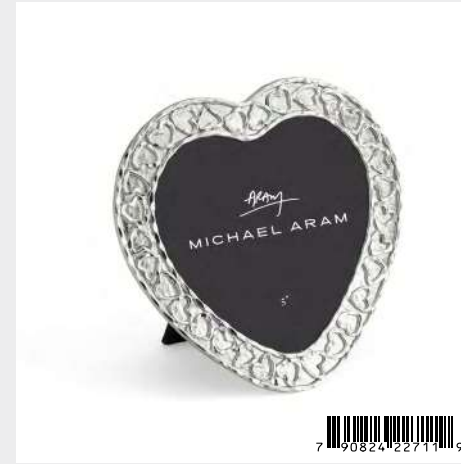

Heart Frame 5" | $130

132271 — (Holds 5x5 Photo), 6.25" L x 6.25" W; Nickelplate, Glass