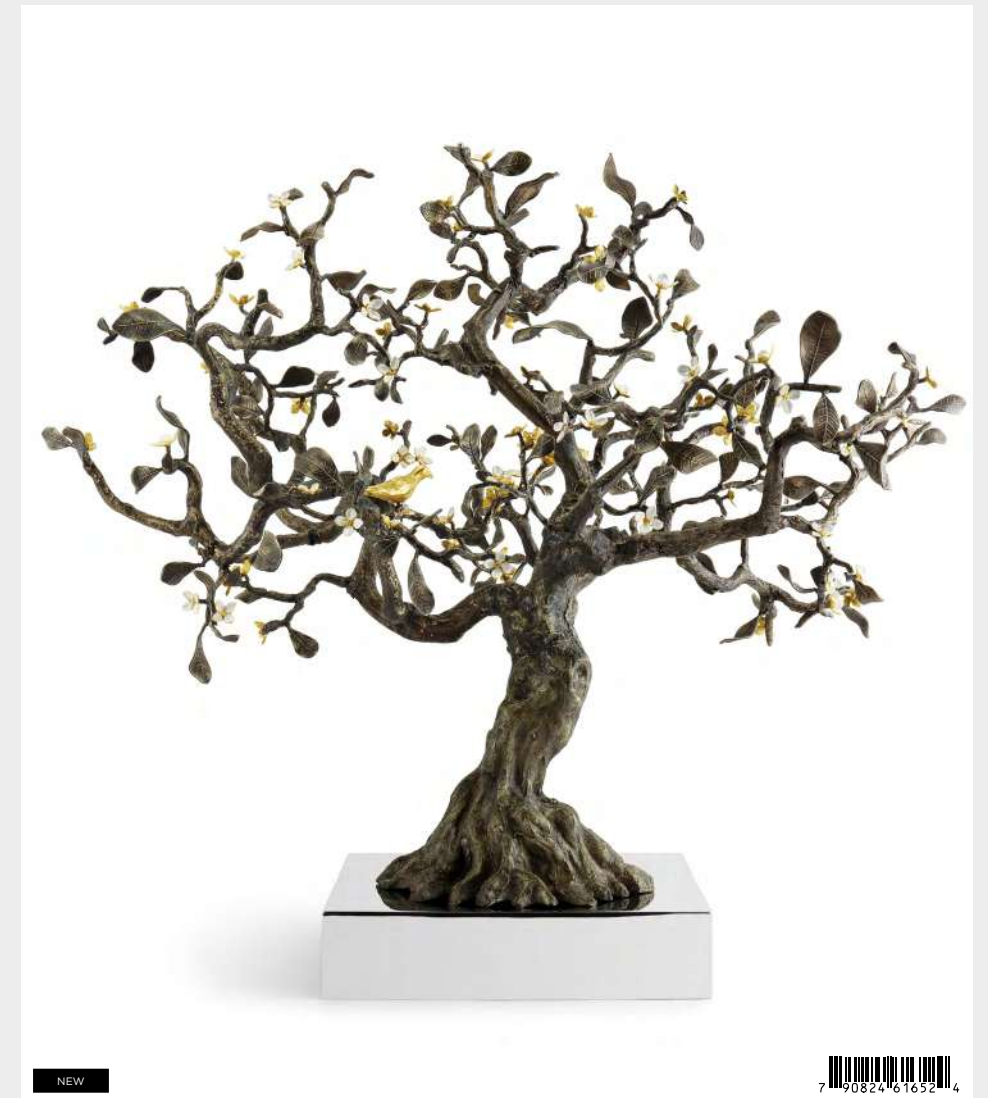

Lovebirds Etagere | \$410

124307 — 11.5"H, Small Plate 7"Dia., Large Plate 9"Dia.; Stainless Steel, Natural & Oxidized Brass, White Enamel

Lovebirds Wine Stopper | \$65

124315 — 3"H; Stainless Steel, Natural & Oxidized Brass, White Enamel

Lovebirds Cocktail Napkin Holder | \$130

124304 — 5"L x 5"W x 1.25"H; Stainless Steel, Natural & Oxidized Brass, White Enamel, Powdercoat

Lovebirds Trinket Dish | \$210

124312 — 9"L x 8"W x 3"H; Natural & Oxidized Brass, Marble, White Enamel

Lovebirds Medium Bowl | \$265

124300 — 10"L x 9.5"W x 5.5"H, 9"Dia. Stainless Steel, Natural & Oxidized Brass, White Enamel

Lovebirds Double Dish | \$245

124301 — 9.5" x 8.25"W x 4.25"H; Stainless Steel, Natural & Oxidized Brass, White Enamel

Lovebirds Sculpture | \$8,400

176165 — (Limited Edition of 100), 39"L x 25"W x 37"H, Base 15.75"L x 11.75"W x 3.5"H; Natural & Oxidized Brass, Stainless Steel, White Enamel

WILDFLOWERS

The Wildflower Collection is a celebration of often overlooked, disregarded, and underappreciated flowers. The inspiration for Wildflower came from the discovery of a set of 19th century hand-tinted, botanical illustrations which, over time, had faded to muted, dusty tones. Touched by how beautifully each wildflower had been rendered in the antique drawings, Aram took great care to capture and recreate the naturalistic movement and gentle hues in hand-enameled and sculpted metal. Uncultivated by definition, wildflowers, as interpreted by Aram, reflect the ideal of "perfectly imperfect" and capture a sense of carefree innocence in the fleeting joyfulness of nature.