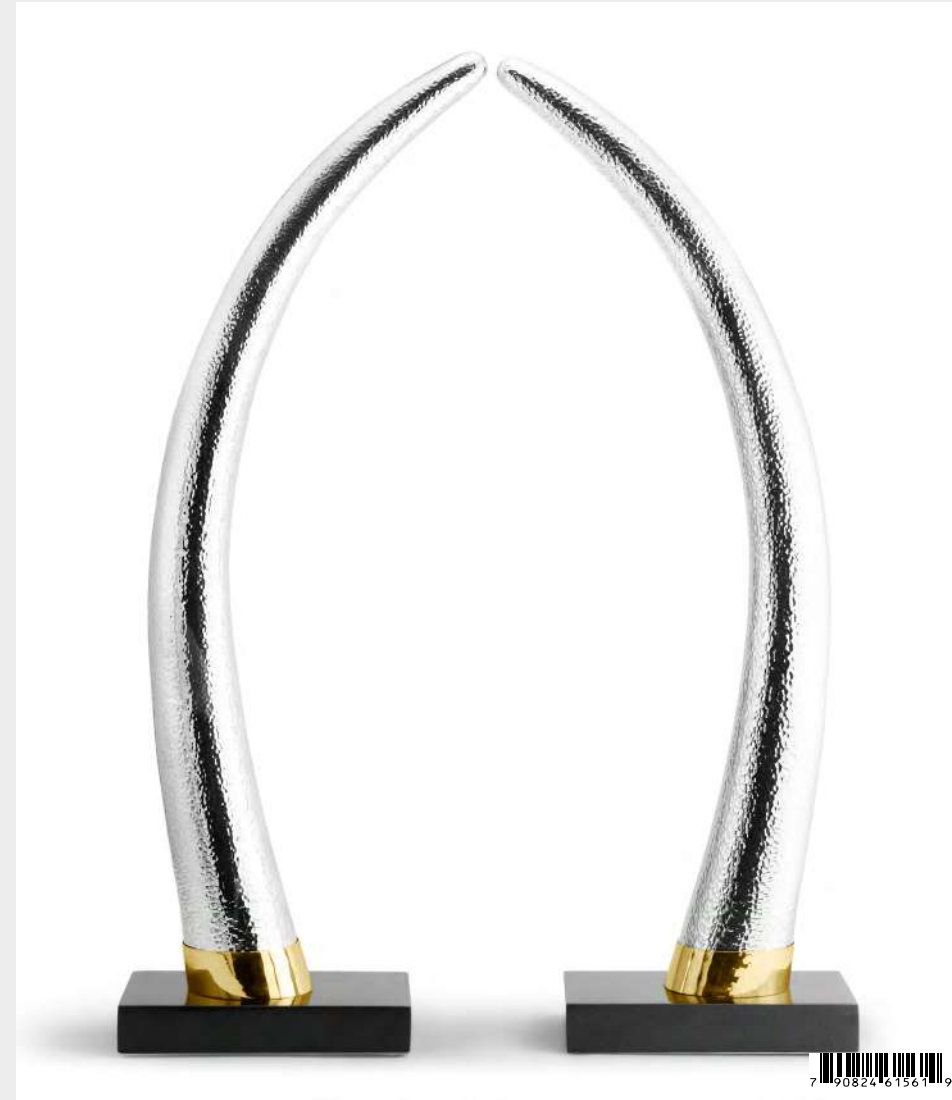

Elephant Tusk Sculpture | $2,400
176156 — (Set of 2) 40”H; Polished Aluminum, Natural Brass, Granite