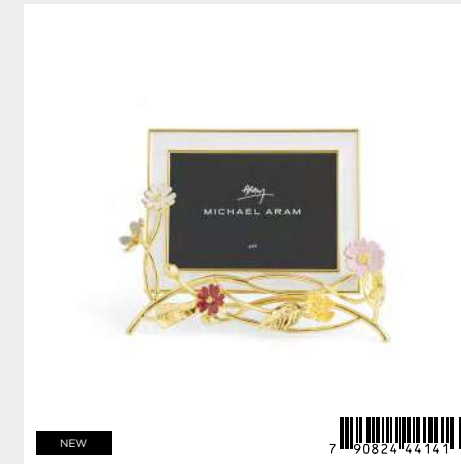

Wildflowers Enameled White 4 x 6 Frame | $185

124414 — (Holds 4 x 6 Photo), Easel 9.5"L x 2.3"W x 6.5"H, Frame 7.25"L x 5.25"W; Stainless Steel, Goldtone, Enamel