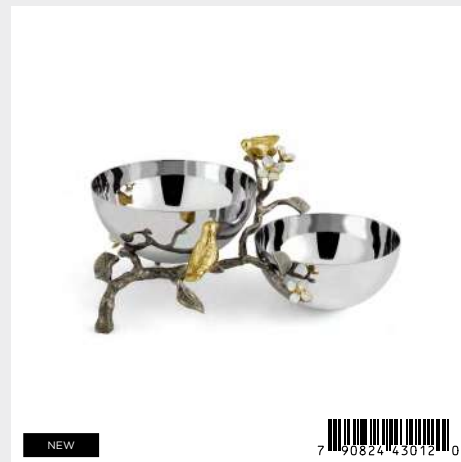

Lovebirds Etagere | \$410

124307 — 11.5"H, Small Plate 7"Dia., Large Plate 9"Dia.; Stainless Steel, Natural & Oxidized Brass, White Enamel

Lovebirds Wine Stopper | \$65

124315 — 3"H; Stainless Steel, Natural & Oxidized Brass, White Enamel

Lovebirds Cocktail Napkin Holder | \$130

124304 — 5"L x 5"W x 1.25"H; Stainless Steel, Natural & Oxidized Brass, White Enamel, Powdercoat

Lovebirds Trinket Dish | \$210

124312 — 9"L x 8"W x 3"H; Natural & Oxidized Brass, Marble, White Enamel

Lovebirds Medium Bowl | \$265

124300 — 10"L x 9.5"W x 5.5"H, 9"Dia. Stainless Steel, Natural & Oxidized Brass, White Enamel

Lovebirds Double Dish | \$245

124301 — 9.5" x 8.25"W x 4.25"H; Stainless Steel, Natural & Oxidized Brass, White Enamel