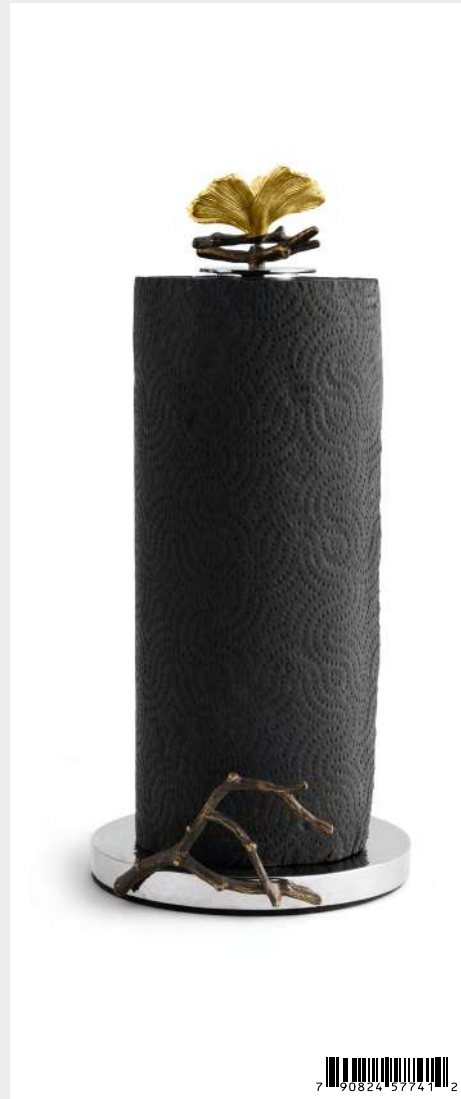

Butterfly Ginkgo Canister Small | \$125

175770 — 8.5"H, 5.5" Dia., 62 Oz; Glass, Nickelplate, Goldtone, Oxidized

Butterfly Ginkgo Canister Extra Small | \$100

175773 — 6"H, 5.5" Dia., 36 Oz; Glass, Nickelplate, Goldtone, Oxidized