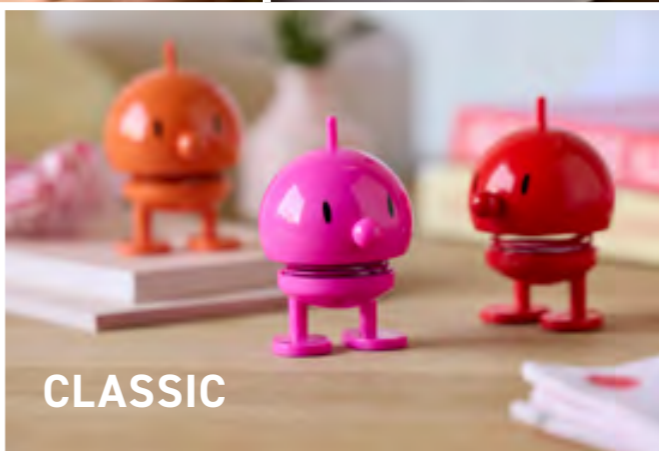

CHARACTERS

CHRISTMAS

CHROME

CLASSIC

GOLD

GRADUATION

HALLOWEEN

KEYHANGER