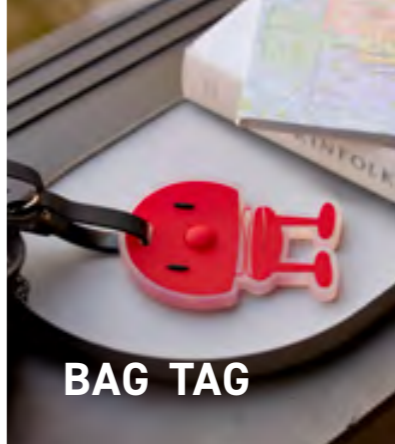

Danish Design

NEWS

ANIMAL

BABY

BAGS

BAG CHARM

BAG TAG

BIG FIVE

CHARACTERS

CHRISTMAS

CHROME

CLASSIC

GOLD

GRADUATION

HALLOWEEN

KEYHANGER