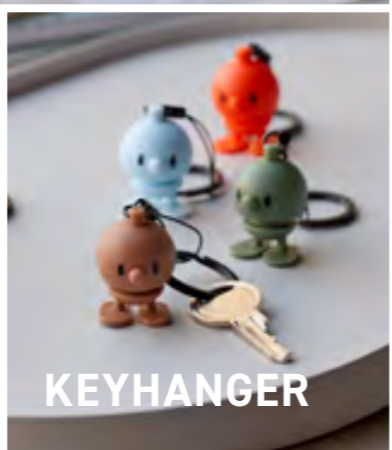

CHARACTERS

CHRISTMAS

CHROME

CLASSIC

GOLD

GRADUATION

HALLOWEEN

KEYHANGER