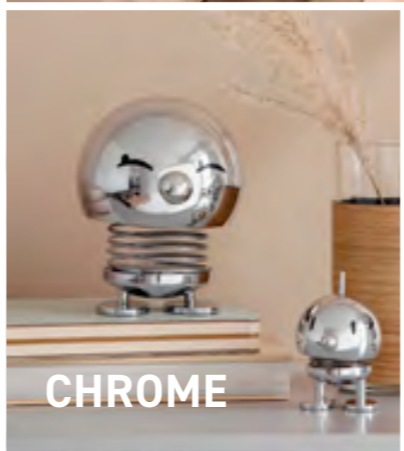

CHARACTERS

CHRISTMAS

CHROME

CLASSIC

GOLD

GRADUATION

HALLOWEEN

KEYHANGER