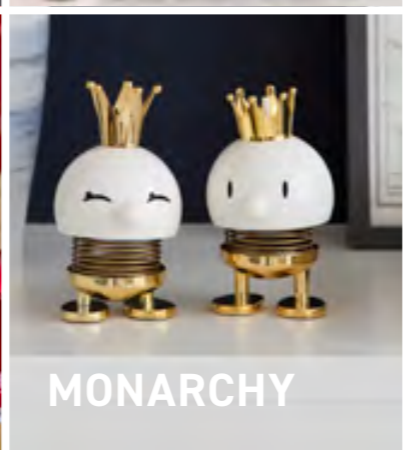

HALLOWEEN

- ANIMAL
- BABY
- BAGS
- BAG TAG
- BAG CHARM
- BIG FIVE
- CHARACTERS
- CHRISTMAS
- CHROME
- CLASSIC
- GOLD
- GRADUATION
- HALLOWEEN
- KEYHANGER
- LAMPS
- LIMITED EDITION
- LOVE
- MONARCHY
- RAINBOW
- SKIING
- SMILEY
- SOFT
- SPEAKER
- WATER BOTTLE
- WEDDING
- WOOD
- HISTORY
- NEWS
- DISPLAY
- CONTACT