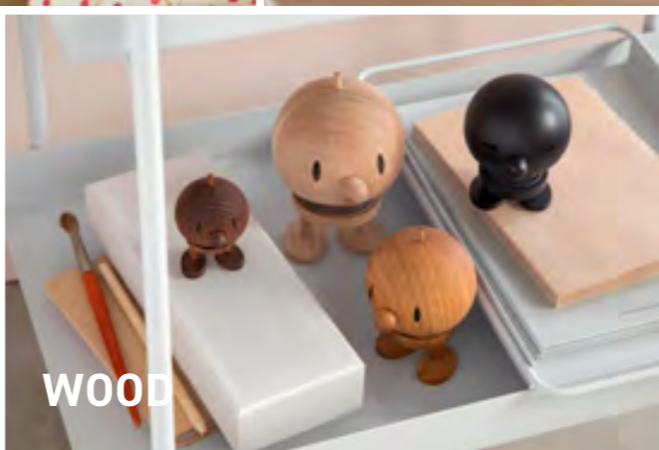

SMILEY

WOOD

- ANIMAL
- BABY
- BAGS
- BAG TAG
- BAG CHARM
- BIG FIVE
- CHARACTERS
- CHRISTMAS
- CHROME
- CLASSIC
- GOLD
- GRADUATION
- HALLOWEEN
- KEYHANGER
- LAMPS
- LIMITED EDITION
- LOVE
- MONARCHY
- RAINBOW
- SKIING
- SMILEY
- SOFT
- SPEAKER
- WATER BOTTLE
- WEDDING
- WOOD
- HISTORY
- NEWS
- DISPLAY
- CONTACT