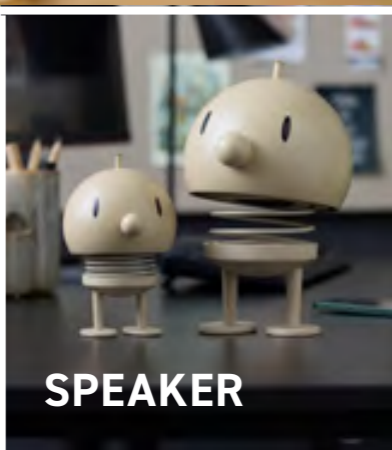

SPORT

SPEAKER