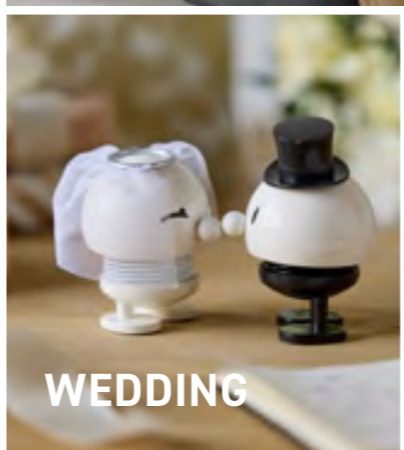

SKIING

WATER BOTTLE

WOOD

WEDDING