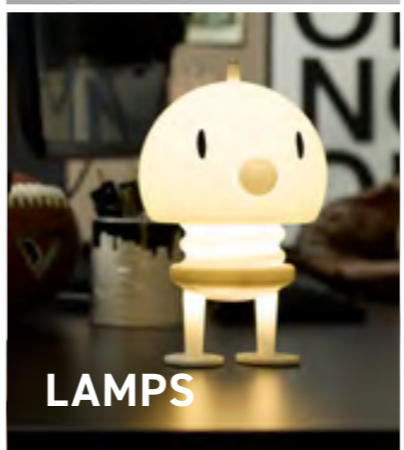

CHARACTERS

CHRISTMAS

CHROME

CLASSIC

GOLD

GRADUATION

HALLOWEEN

KEYHANGER