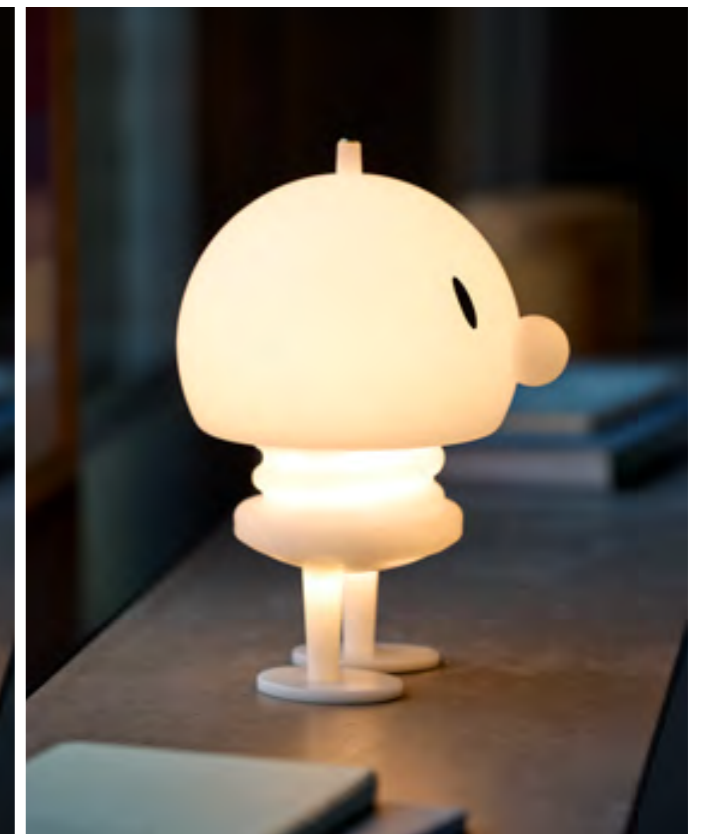

Cordless Lamp

This beautiful LED lamp gives you the freedom to bring light, cosiness and colour to wherever you need it – all without worrying about where your outlets are or cumbersome cables. The lamp's touch controls make it easy to switch on and off or adjust the brightness with a single touch. USB-C cable included.