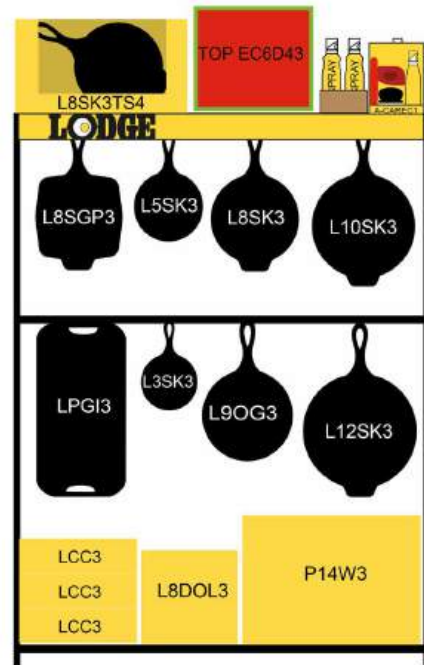

HEAVY HITTERS