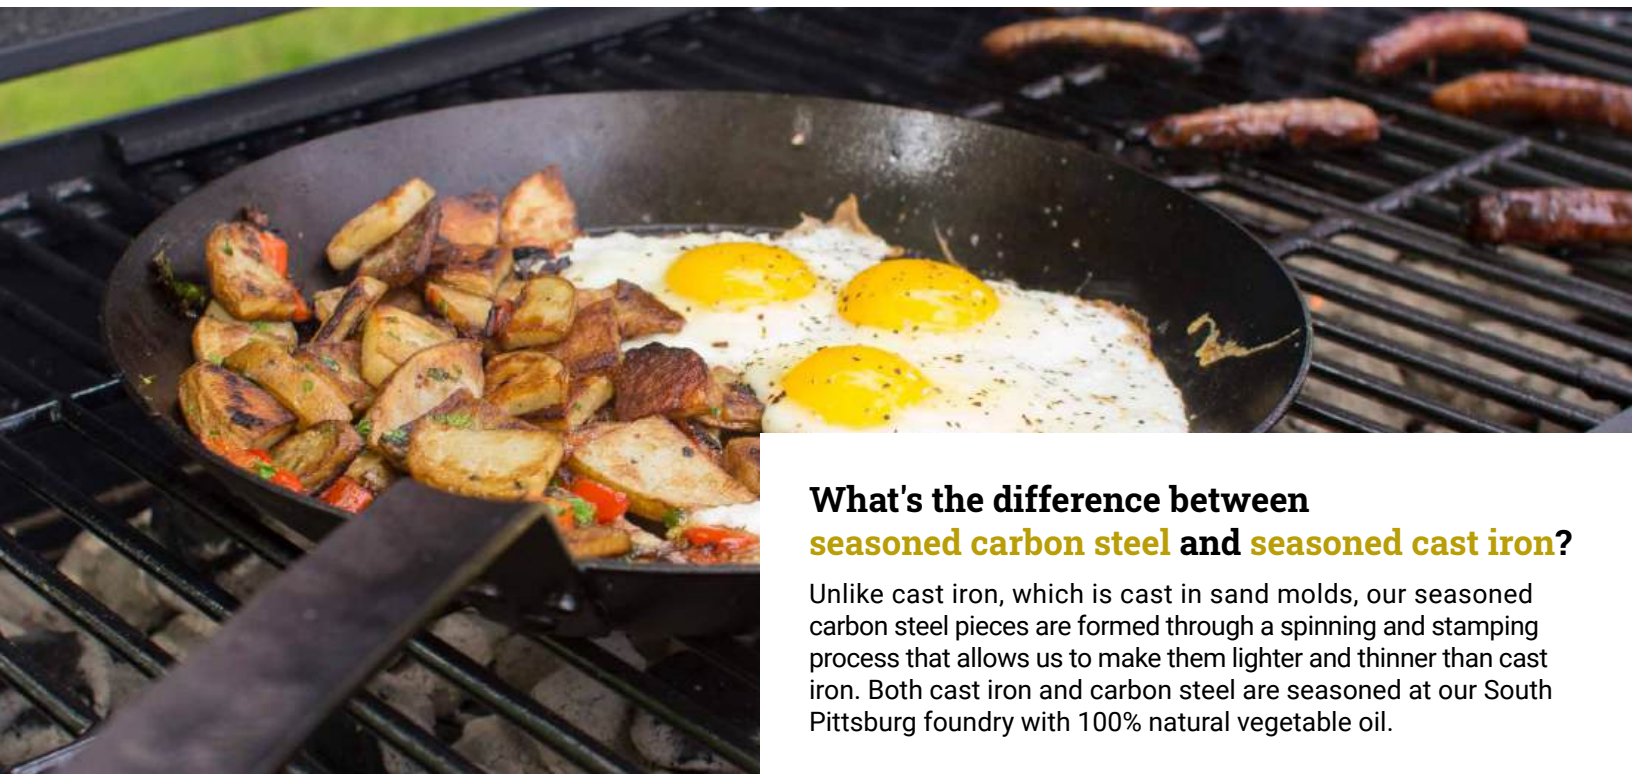

What's the difference between **seasoned carbon steel** and **seasoned cast iron**?

Unlike cast iron, which is cast in sand molds, our seasoned carbon steel pieces are formed through a spinning and stamping process that allows us to make them lighter and thinner than cast iron. Both cast iron and carbon steel are seasoned at our South Pittsburg foundry with 100% natural vegetable oil.