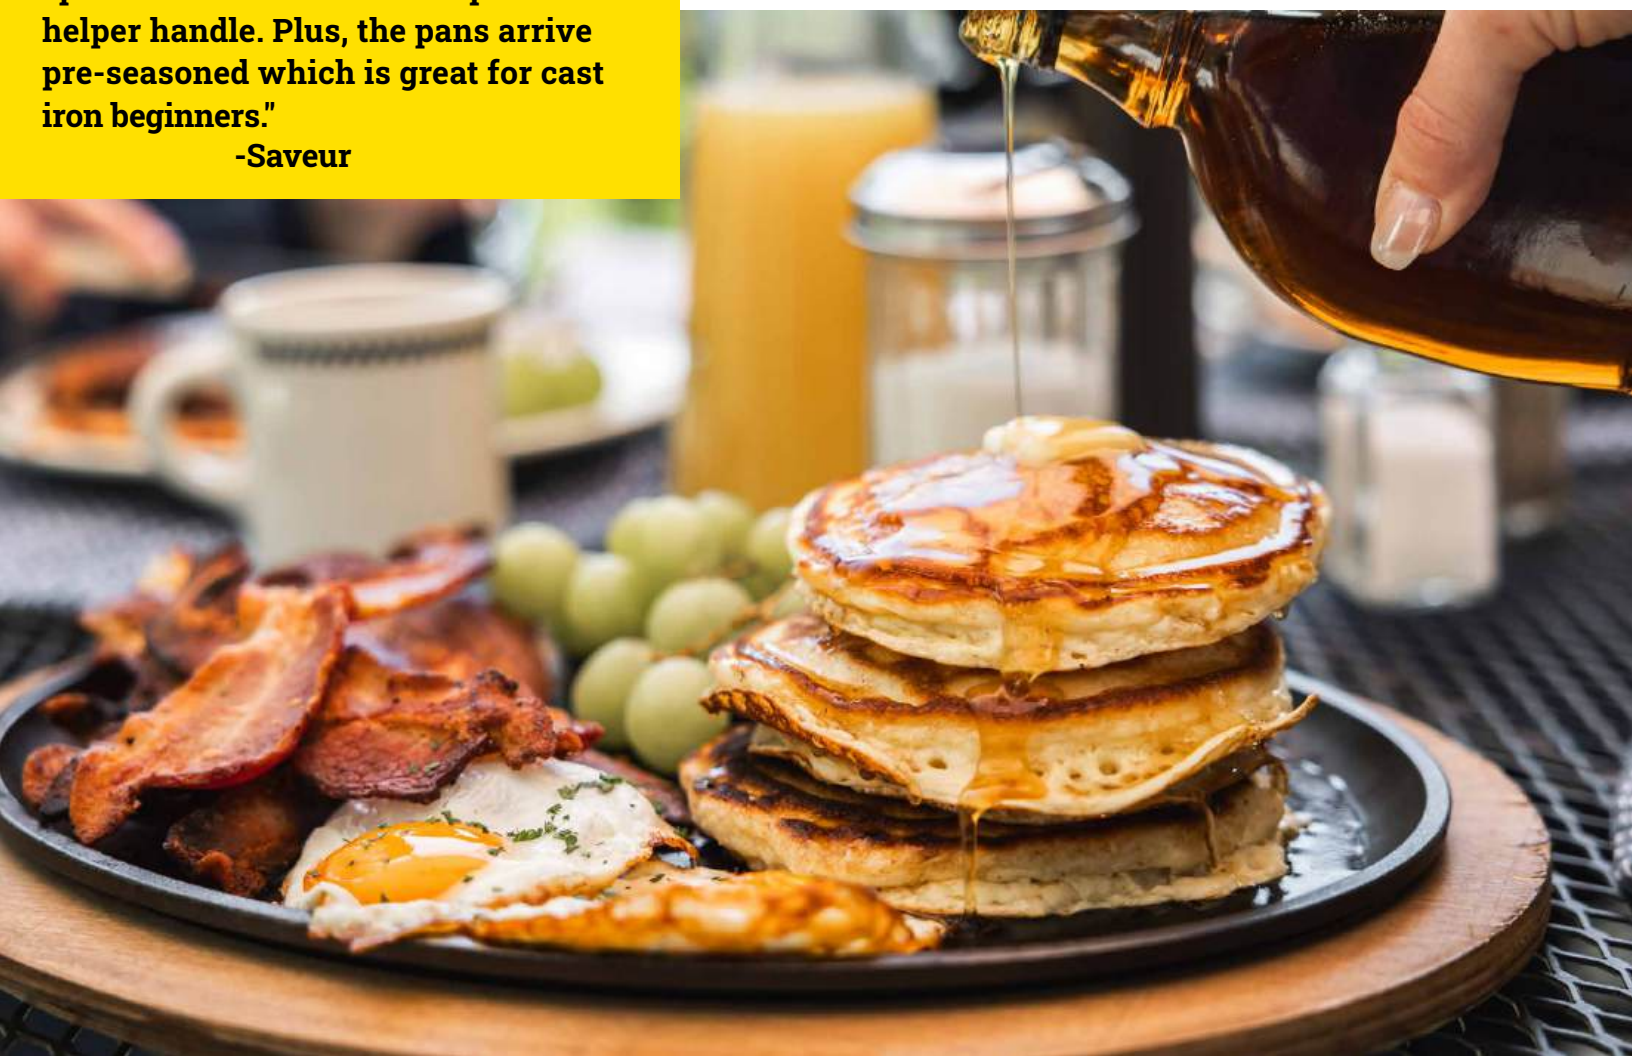

"What we love about Lodge is that it's not too pricey, but performs exquisitely and offers a few smart details—like pour spouts on either side of the pan and a helper handle. Plus, the pans arrive pre-seasoned which is great for cast iron beginners."

-Saveur