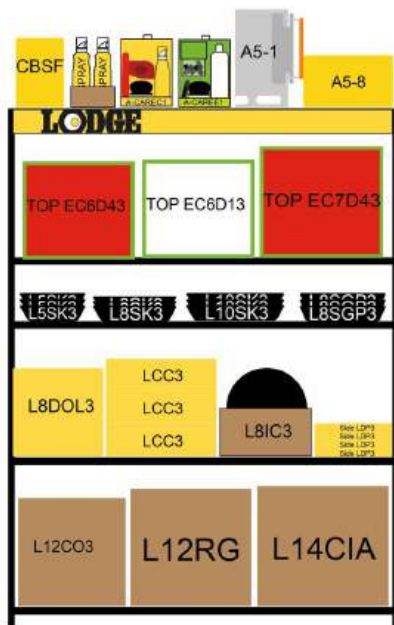

SHELF ASSORTMENT