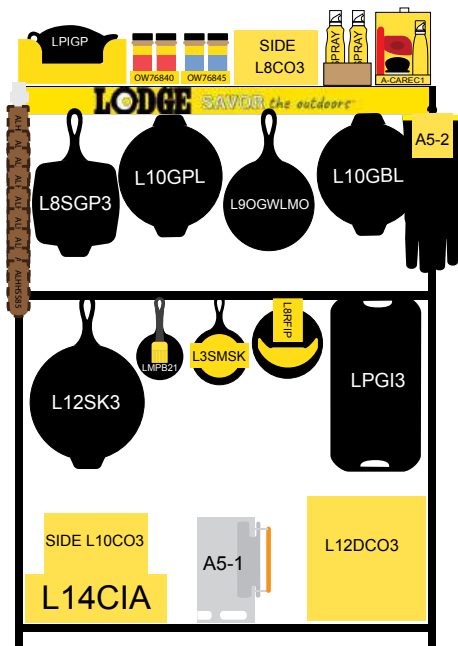

These planograms are examples of assortments we suggest, but they can be modified as needed. **Items subject to change based on availability.** Contact your Lodge representative for more information.

OUTDOOR ASSORTMENT