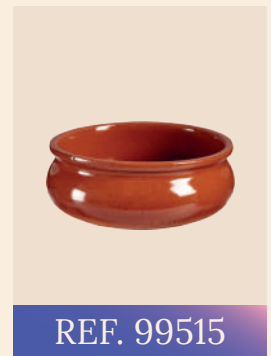

Vivalto®

Glass and crystal tableware with an elegant and minimalist image.

REF. 11274

REF. 12364

REF. 12366

REF. 12089

REF. 10742

REF. 12411

REF. 12402

REF. 12185

REF. 15067

REF. 92681

LEKNE S®

Reusable plastic that enhances our daily lives and adds a touch of fun.