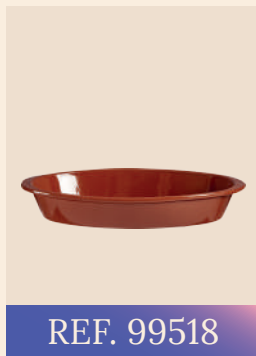

Vivalto®

Glass and crystal tableware with an elegant and minimalist image.

REF. 11274

REF. 12364

REF. 12366

REF. 12089

REF. 10742

REF. 12411

REF. 12402

REF. 12185

REF. 15067

REF. 92681

LEKNE S®

Reusable plastic that enhances our daily lives and adds a touch of fun.