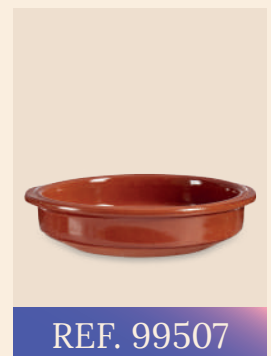

Vivalto®

Glass and crystal tableware with an elegant and minimalist image.

REF. 11274

REF. 12364

REF. 12366

REF. 12089

REF. 10742

REF. 12411

REF. 12402

REF. 12185

REF. 15067

REF. 92681

LEKNE S®

Reusable plastic that enhances our daily lives and adds a touch of fun.