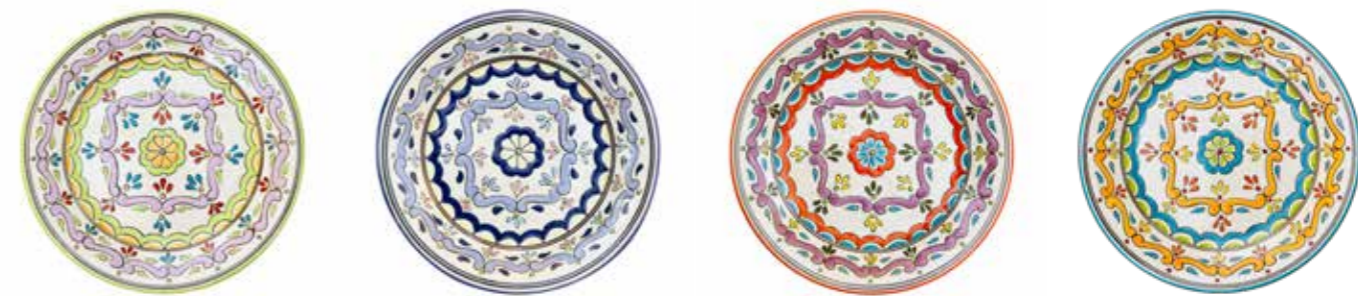

Nour

Our new Nour collection consists of two sizes of salad bowls and a set of 24 cm plates in four different colors. This beautiful design is hand-painted and radiates warmth and elegance. Inspired by the Mediterranean atmosphere, its vibrant pattern brings a touch of sunshine into your home. With its lively colors, this design is a true eye-catcher. A unique piece of craftsmanship that adds charm and character to any table.

Onze nieuwe serie Nour bestaat uit 2 maten salade-schalen en een set borden 24 cm in 4 verschillende kleuren.

Dit prachtige dessin is met de hand beschilderd en straalt warmte en elegantie uit. Het kleurrijke patroon, geïnspireerd door de mediterrane sfeer, brengt het zonnetje in huis. Met zijn kleurrijke tinten is dit dessin een echte blikvanger. Een uniek stukje vakmanschap dat iedere tafel sfeervol en karaktervol maakt.

01

02

03

04