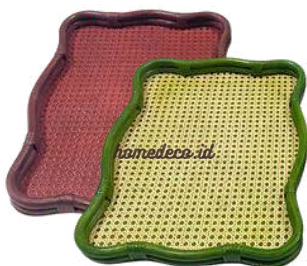

PPD 2603
RECTA CURVE PLACEMAT
45 X 35 CM
NATURAL WHITE
PANDANUS

PPD 2602
RECTA CURVE PLACEMAT
45 X 35 CM
NATURAL
PANDANUS

PPD 2608
OVAL CURVE PLACEMAT
45 X 35 CM
NATURAL WHITE
PANDANUS

PPD 2609
OVAL CURVE PLACEMAT
45 X 35 CM
NATURAL
PANDANUS

PPD 2604
FLOWER PLACEMAT
D. 38 CM
NATURAL WHITE
PANDANUS

PPD 2605
FLOWER PLACEMAT
D. 38 CM
NATURAL
PANDANUS

PPD 2605
ROUND CURVE PLACEMAT
D. 38 CM
NATURAL WHITE
PANDANUS

PPD 2607
ROUND CURVE PLACEMAT
D. 38 CM
NATURAL
PANDANUS

TRT 2604
SET OF 2 RECTA CURVE TRAY
L. 52 X 42 X 4 CM
M. 46 X 35 X 4 CM
RED / GREEN
RATTAN, PLYWOOD

TRT 2605
SET OF 2 ROUND RECTA TRAY
L. 45 X 35 X 4 CM
M. 40 X 30 X 4 CM
GREEN
RATTAN, PLYWOOD

TRT 2601
SET OF 2 RECTA CURVE TRAY
L. 52 X 42 X 4 CM
M. 46 X 35 X 4 CM
DARK BROWN / NATURAL
HONEY
RATTAN, PLYWOOD