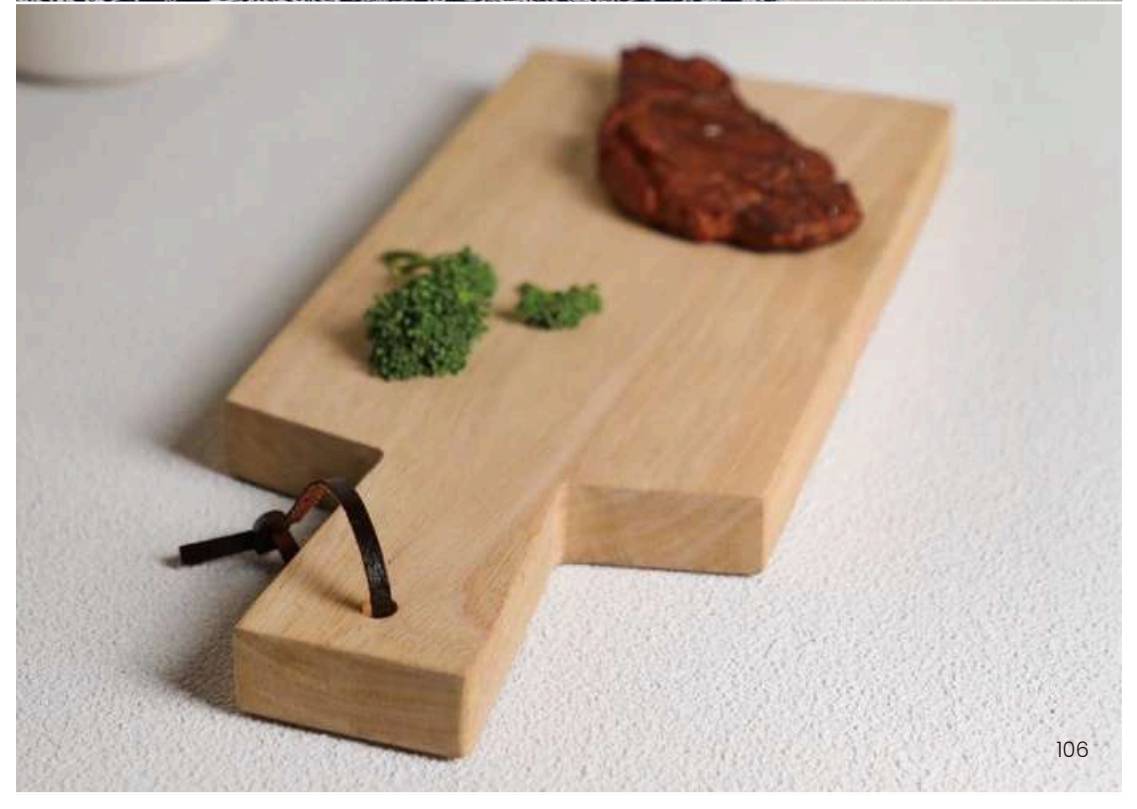

WB-M1504-1
58x26.5x3.5cm

WB-M1504-2
48x26.5x3.5cm

WB-M1504-3
38*26.5*3.5cm

Mango wood cutting board

WB-M1519-1
58 x 16 x 2.5cm

WB-M1519-2
48 x 16 x 2.5cm

WB-M1519-3
38 x 16 x 2.5cm

Mango wood cutting board