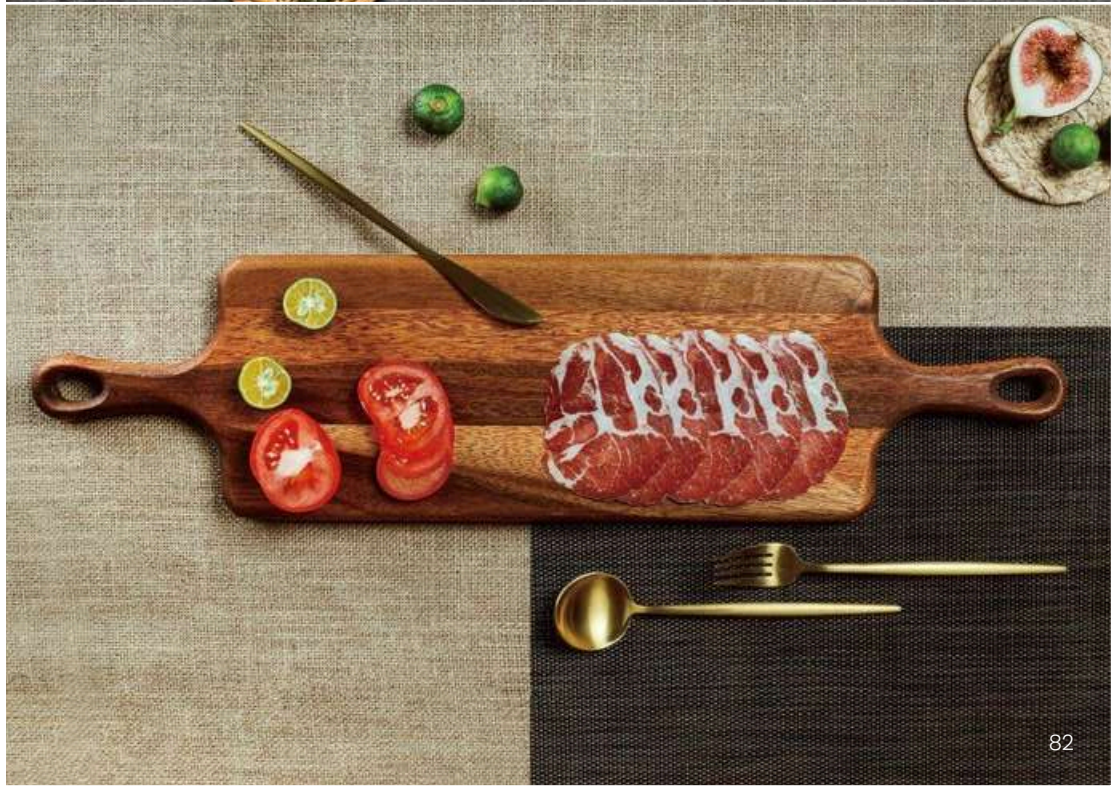

Acacia wood cutting board

1	WB-A1746C-1 48 x 26 x 2cm	2	WB-A1746C-2 63 x 16 x 2cm
3	WB-A1746C-2A 58 x 16 x 2cm	4	WB-A1746C-3A 38 x 24 x 2cm

2

3

1

4

**Acacia wood cutting board
with metal handle**

1 WB-A1701-1.52 x 42 x 2cm	2 WB-A1701-2 41.3 x 31.3 x 2cm	3 WB-A1701-3 34 x 24 x 2cm
4 WB-A1702-1 73 x 26 x 2cm	5 WB-A1702-2 52 x 26 x 2cm	6 WB-A1702-3 35 x 26 x 2cm