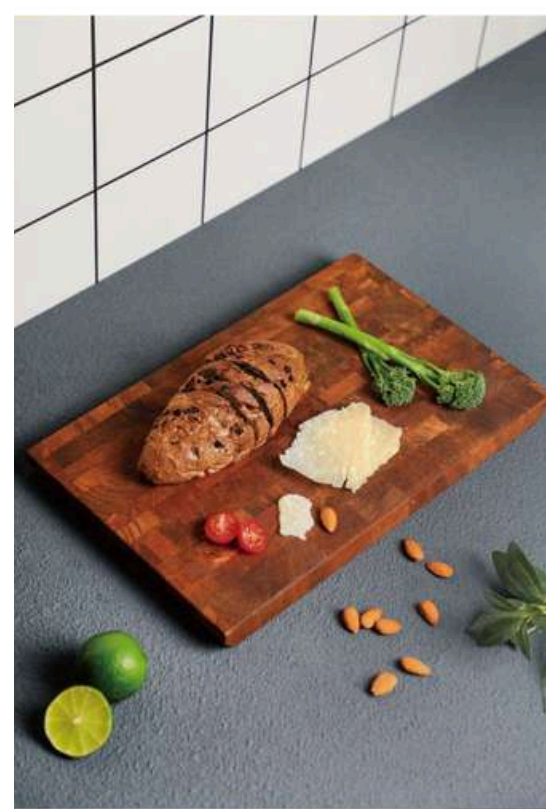

Mango wood chopping board

WB-MI703C-2
39.5 x 25 x 3cm

WB-MI703C-3
33 x 33 x 3cm

WB-MI703C-1A
45 x 30 x 5cm

WB-MI703C-2A
40 x 40 x 5cm