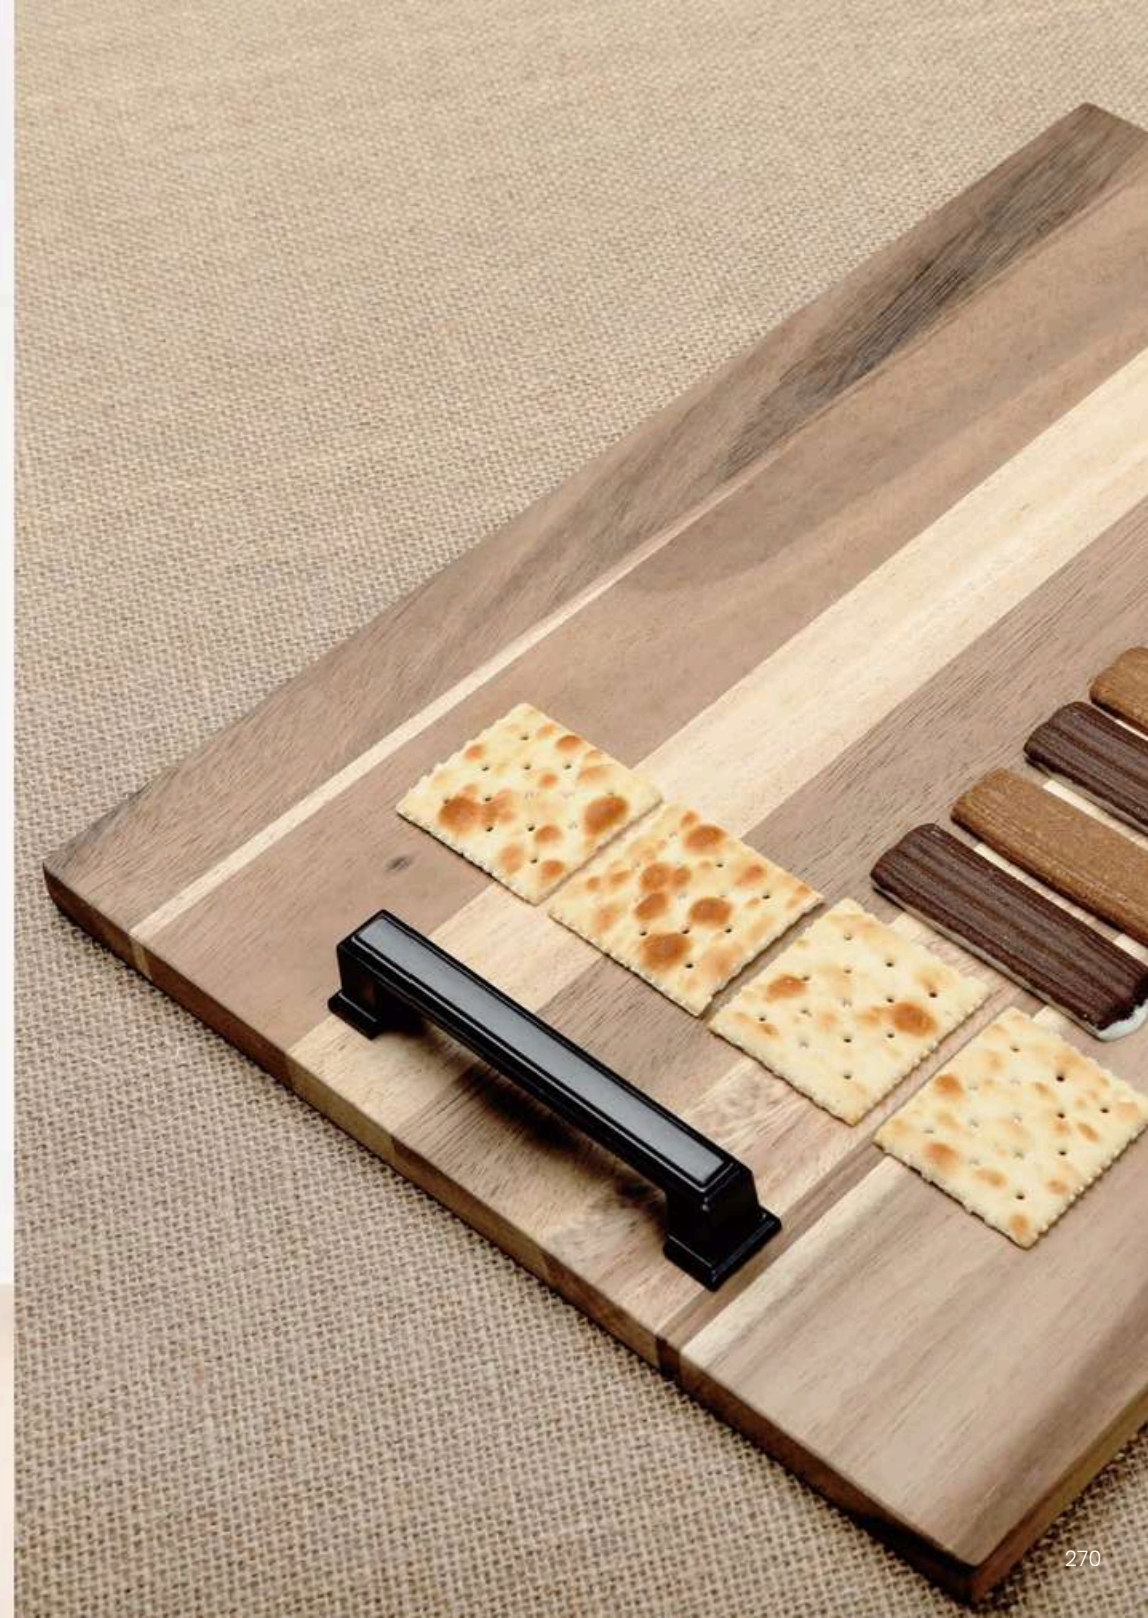

WB-M1620N-2A
48 x 15 x 6.0cm

Acacia wood serving tray

WB-A1760-1
58 x 19 x 7.0cm

WB-A1760-2
48 x 15 x 6.0cm

Mango wood serving tray

WB-M1809N-1
35 x 35 x 5.5cm

WB-M1809N-2
30 x 30 x 4.5cm

Mango wood serving tray

WB-M1750C-1	WB-M1750C-2	WB-M1750C-3
33.5 x 30 x 3.5cm	28.5 x 25 x 3.5cm	23.5 x 20 x 3.5cm

Acacia wood tray with handles

WB-A1935-1	WB-A1935-2	WB-A1935-3
58 x 28 x 4.0cm	48 x 28 x 4.0cm	38 x 28 x 4.0cm

Acacia wood tray with handles