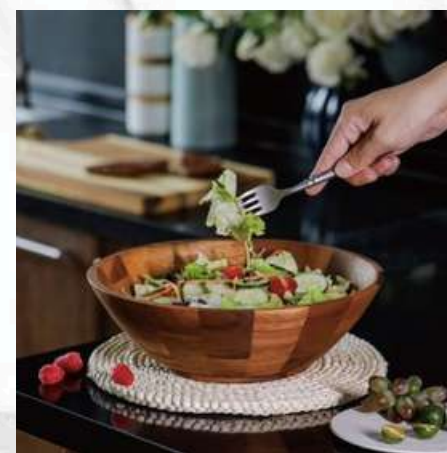

Acacia wood serving bowl

WT-A2207C-1A
30 x 30 x 10cm