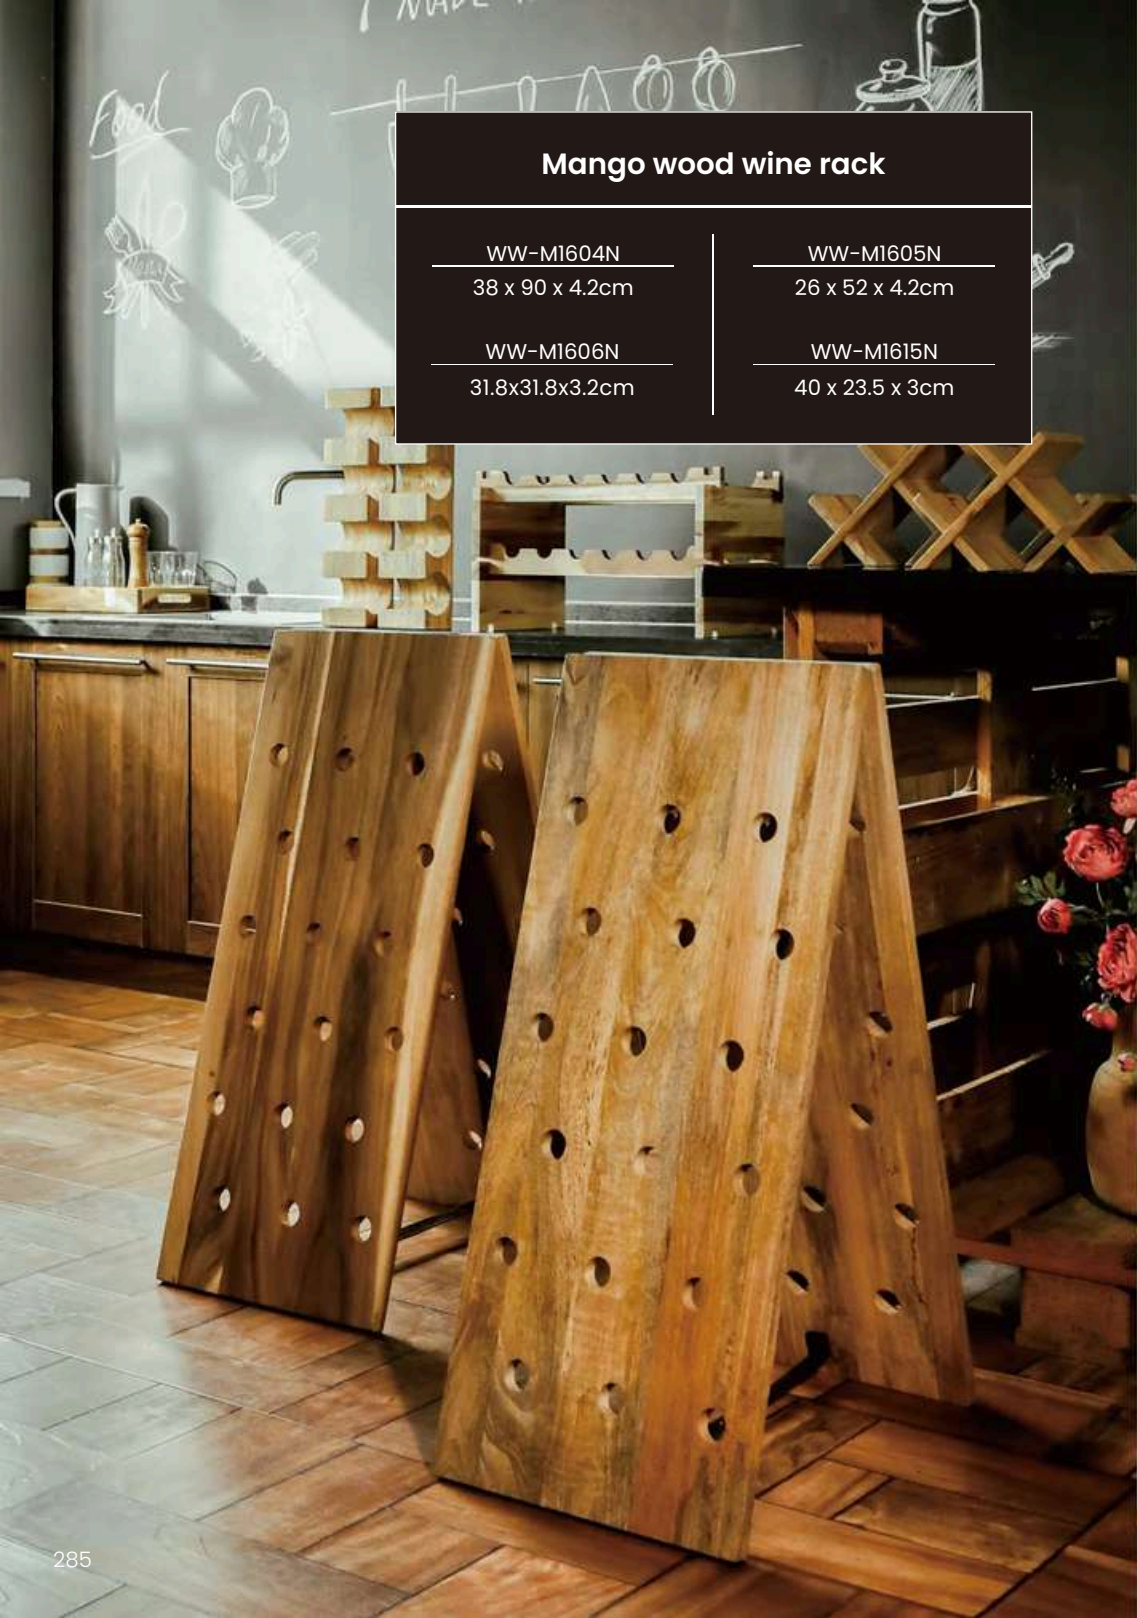

WB-M1515N-1A
48 x 48 x 6.0cm

WB-M1515N-2A
39 x 39 x 5.0cm

Product Ranges

WOODEN WINE RACK

This series of wine racks are the perfect addition to your kitchen or dining area, they store and display wine collections gorgeously and efficiently maximize storage space, perfect for kitchen, countertop, dining room and wine cellar.

Mango wood wine rack

WW-M1603N
49 x 13 x 8.5cm

Acacia wood wine rack

WW-A1603N-A
49 x 13 x 8.5cm

Mango wood wine rack

WW-M1604N

38 x 90 x 4.2cm

WW-M1606N