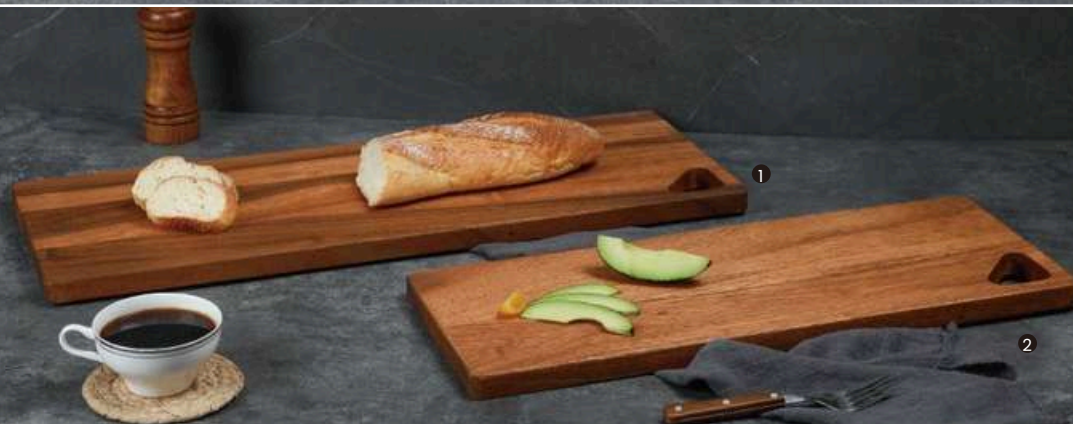

WB-A1734C-3
41 x 24 x 1.5cm

Acacia wood cutting board

WB-A1909W-1
48 x 18 x 2cm

WB-A1909W-2
38 x 18 x 2cm

Acacia wood cutting board

1 WB-A2101C-1 58 x 22 x 2cm	2 WB-A2101C-2 48 x 18 x 2cm	3 WB-A2103C-1 48 x 26.5 x 2cm
4 WB-A2103C-2 38 x 28.5 x 2cm	5 WB-A2104C-1 58 x 29 x 2cm	6 WB-A2104C-2 38 x 38 x 2cm