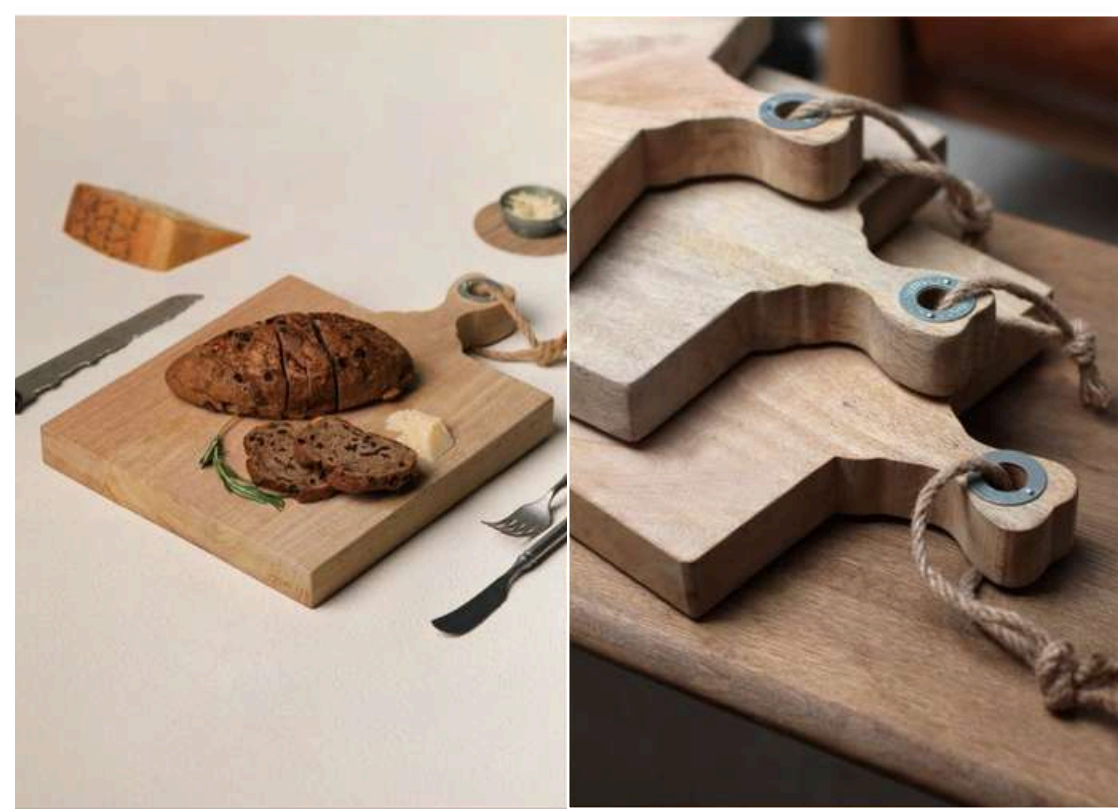

WB-A1724
39.5 x 16 x 3cm

MANGO WOODEN CUTTING BOARD

The Beauty of Nature Within Reach

Reusing fruit wood gives old trees a new lease on life. With a hard texture that is not overly heavy, mango wood is durable and resistant to deformation, making it an ideal material for kitchenware. It supports a sustainable lifestyle, and each piece of mango wood kitchenware comes from the natural growth of mango trees that have thrived for decades, embodying the sunshine and warmth of Thailand. It adds a touch of natural warmth to your home.

Mango wood cutting board

WB-MI507-1
46 x 32 x 3.5cm

WB-MI507-2
33 x 22.5 x 3.5cm

Mango wood cutting board

WB-M1502-1
58 x 46 x 3.5cm

WB-M1502-2
45 x 36 x 3.5cm

WB-M1502-3
35 x 26 x 3.5cm

Mango wood cutting board

WB-M1504-1
58x26.5x3.5cm

WB-M1504-2
48x26.5x3.5cm

WB-M1504-3
38*26.5*3.5cm

Mango wood cutting board

WB-M1519-1
58 x 16 x 2.5cm

WB-M1519-2
48 x 16 x 2.5cm

WB-M1519-3
38 x 16 x 2.5cm

Mango wood cutting board