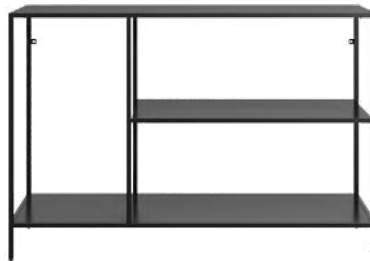

# FLOOR SHELVES

[CONTENT OVERVIEW](#) | FLOOR SHELVES

GBSL - 10928

STEEL | WHITE  
120x30x78.74 CM | 39.37"x14.33"x36.06"  
CHINA

GBSL - 10927

STEEL | BLACK  
120x30x78.74 CM | 39.37"x14.33"x36.06"  
CHINA

GBSL - 10926

STEEL | BLACK  
120x35x87.5 CM | 47.24"x13.78"x34.45"  
CHINA

GBSL - 10946

IRON/MARBLE | BRASS/WHITE  
102x38x84 CM | 40.1"x15"x33"  
INDIA

GBSL - 10944

IRON/MARBLE | BLACK/WHITE  
137x34x74 CM | 53.9"x13.4"x29.1"  
INDIA

GBSL - 10945

IRON/MARBLE | BLACK/WHITE  
80x30x102 CM | 31.5"x11.8"x41.1"  
INDIA

GBSL - 10670

IRON/MDF | BLACK/LIGHT BROWN  
125x35x80 CM | 49.21"x13.79"x31.50"  
CHINA

GBSL - 10925

STEEL | BLACK  
120x30x78.74 CM | 47.24"x11.81"x31.5"  
CHINA