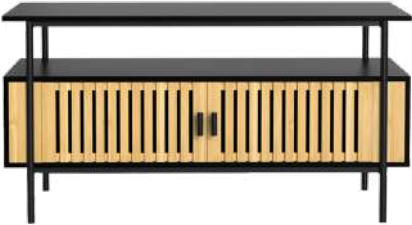

CABINETS

CONTENT OVERVIEW | CABINETS

GBSL - 10922

IRON/PB PAPER/BAMBOO | BLACK/NATURAL
100x40x50 CM | 39.7"x15.7"x19.7"
CHINA