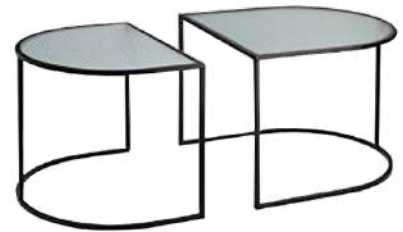

GBSL - 11177

IRON/MARBLE | BRASS/BLACK  
38.1x38.1x61 CM | 15"x15"x24"  
INDIA

GBSL - 11627

METAL/GLASS | GOLD/BLACK  
45.7x45.7x55.88 CM | 18"x18"x22"  
INDIA

GBSL - 11473

GLASS/METAL | BLACK  
100x50.5x30 CM | 39.4"x19.7"x11.8"  
CHINA