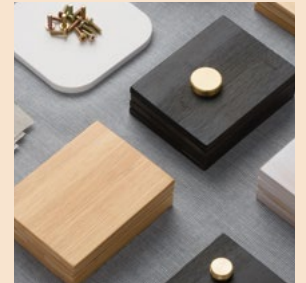

Product Overview 33

see