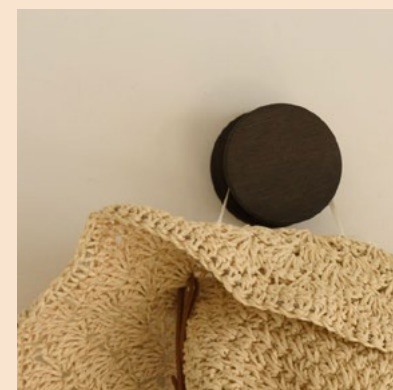

RAN

Self-adhesive hook

The round shape of RAN self-adhesive hook is all-natural bamboo construction.

RAN is self-adhesive hook and can hang bags or clothes with a fashionable style. Let's use RAN to decorate your space!

GROTA

Leaning storage rack with mirror

The stylish Gorta wall-leaning mirrors, showcasing quality and taste, perfect for placement in the home's foyer or bedroom.

The brown color series providing another choice for home decor.