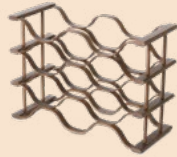

WAVI
Wine rack
9 - bottle
42.9 x 18 x 30.4 H cm