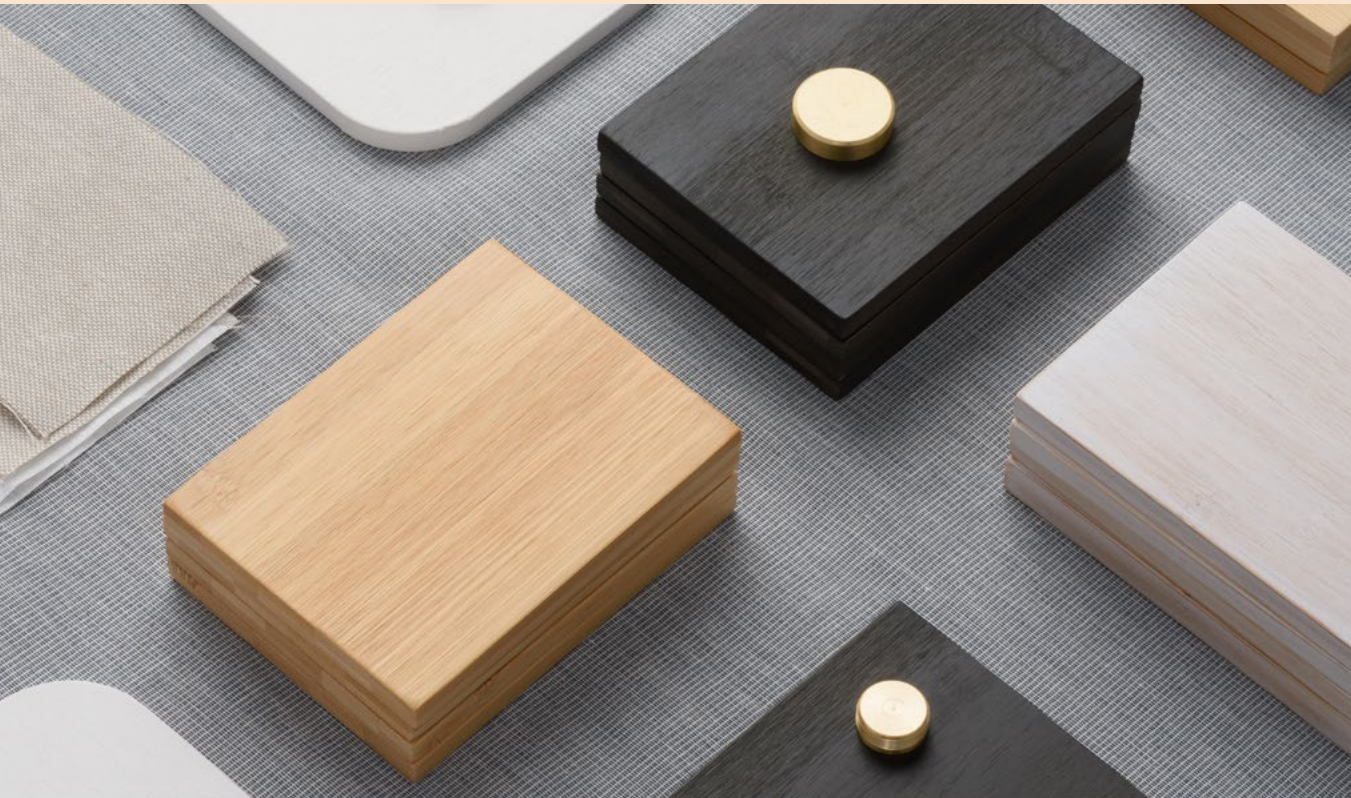

2024

ogg
see

Collection