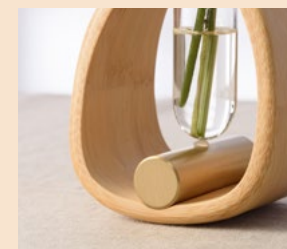

VASIN

Single flower vase

Experience the enchantment of being captivated by a single flower with Vasin.