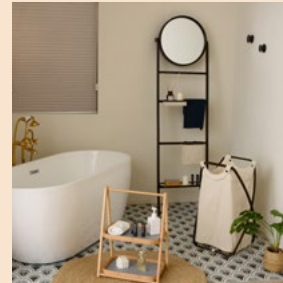

Bathroom 25

05