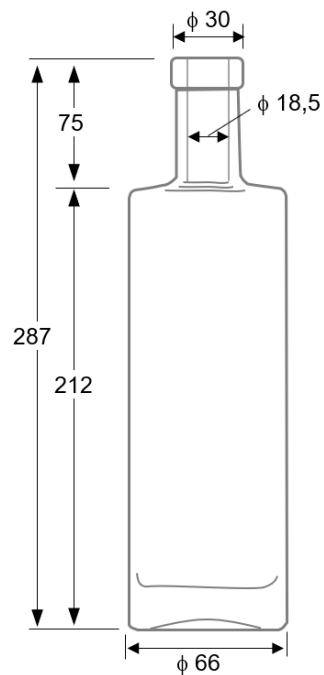

Ø 66 mm; H 287 mm, 600 g

EAN: 0762743431076

Shown on the left with a warm white lamp,
on the right with a cold white lamp

Bottle Firenze frosted

Model No.: FL-209

Ø 66 mm; H 287 mm, 600 g

EAN: 0762743431083

Shown on the left with a cold white lamp,
on the right with a warm white lamp

Bottle Paris

Model No.: FL-210

Ø 66 mm; H 287 mm, 600 g

EAN: 0762743431090

Shown on the left with a warm white lamp, on the right with a cold white lamp

Bottle Flowers

Model No.: FL-211

Ø 66 mm; H 287 mm, 600 g

EAN: 0762743431106

Shown on the left with a cold white lamp, on the right with a warm white lamp

Bottle Botelli

Model No.: FL-201

Highly transparent clear glass bottle

Ø 66 mm; H 287 mm; 600 g

EAN: 0798003369650

Customs tariff No.: 7010 9043

Bottle Botelli – personalised

with your logo by sandblasting or LASER edging

Bottle Botelli – personalised

with your logo by printing