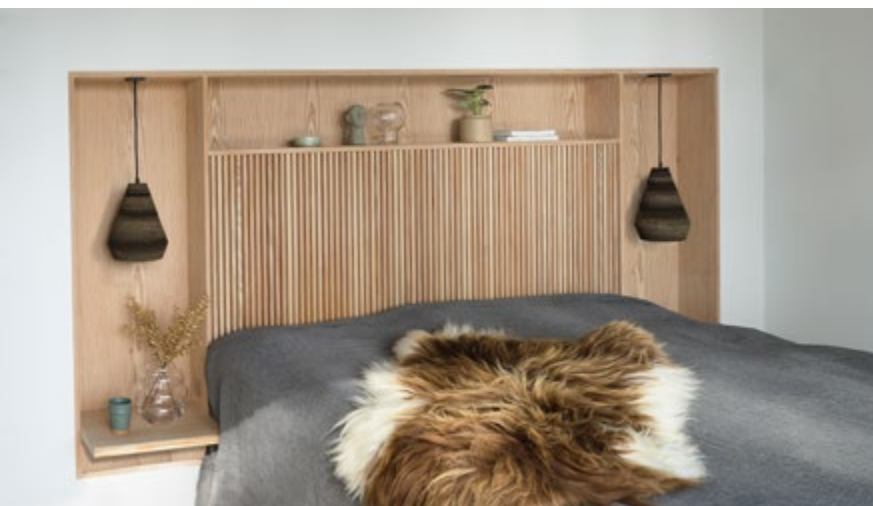

Lamps of cardboard

These three beautiful lamps are all hand-made from cardboard, and in addition to giving a perfect light under the lamps they also provide a fantastic play of light through the lamp shade. The lamps will last for many years, but obviously do not tolerate water. The lamps can be cleaned easily with a soft duster.