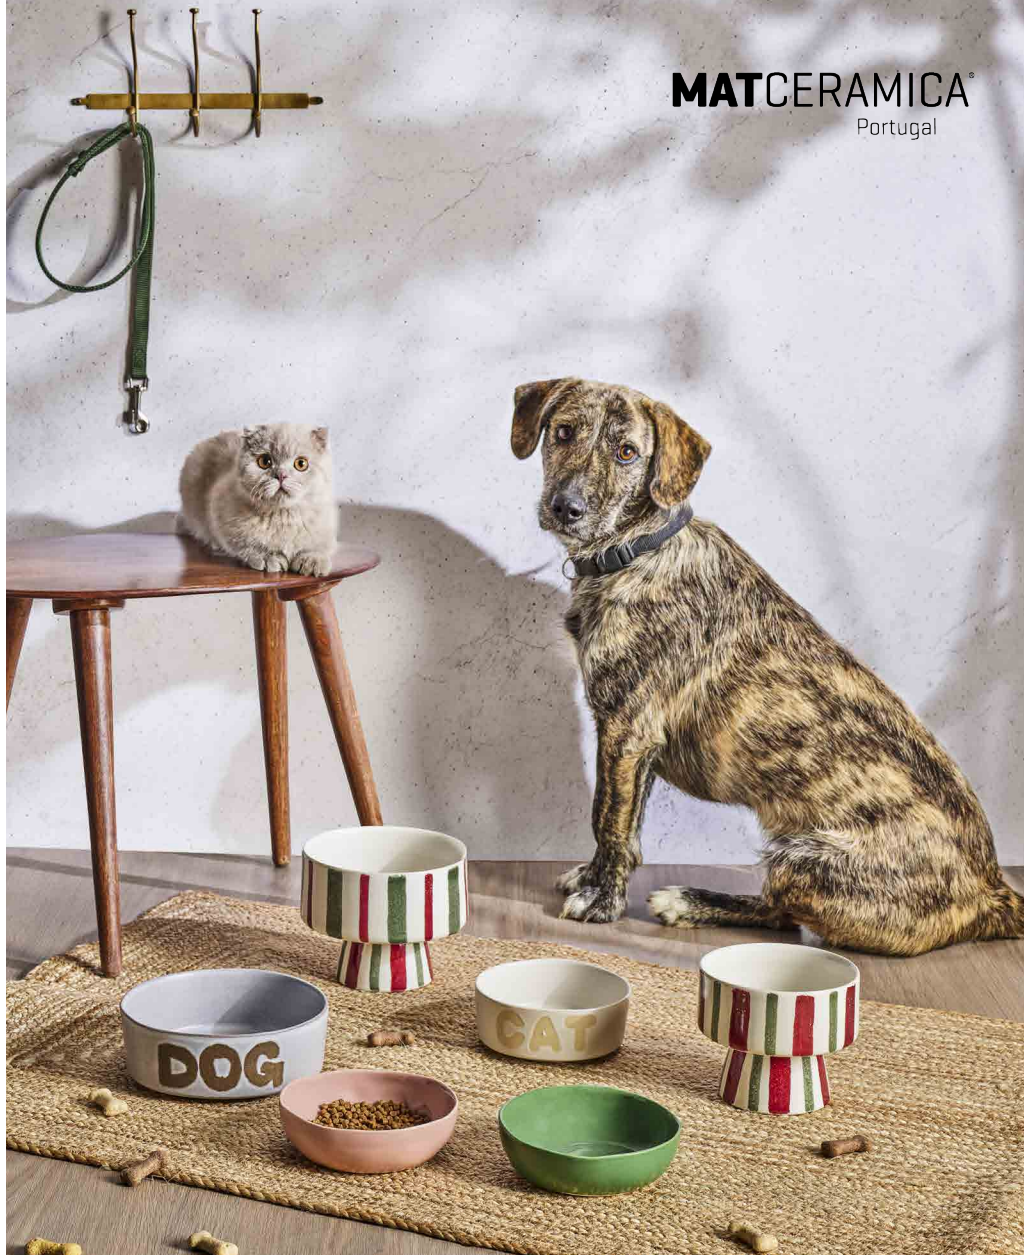

Beauty and Functionality for your Pet

MATCERAMICA®
Portugal

Although we are known for our tableware, this catalog is dedicated to our four-legged friends, ensuring the same level of quality and style.

CANINE CHARM

Turn mealtime into a special moment for both you and your four-legged friend. The dog bowls that complement your dining table are the perfect detail to add a touch of elegance and harmony to your home.