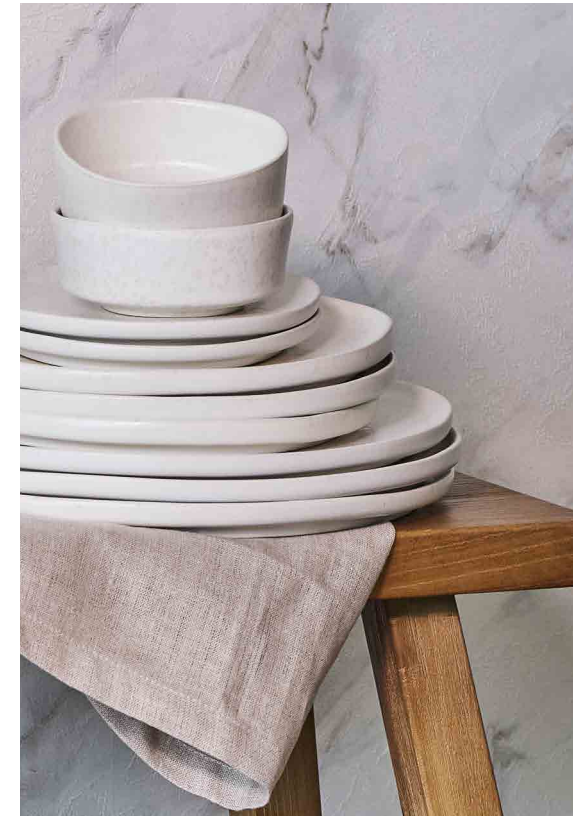

WE CARE ABOUT SUSTAINABILITY

We are taking a few steps to reduce our environmental impact

WITH PRO-ENVIRONMENTAL
DECISIONS AND PRACTICES
LIKE THESE, WE ARE ACTIVELY
CONTRIBUTING TO A

BETTER WORLD!

CE/12/2006 Best Practices for the European Sustainability Directive

Beauty and Functionality for your Pet

Our clay
includes 30%
recycled material

For water
optimization, we
recover water for
efficient use

We also produce
clay that is 100%
recycled

Our solar panels can
provide up to 100%
of our energy needs
in the solar time

Of shavings are 100%
re-introduced in the
production process

We can produce
glazes using 100%
recycled materials

Sustainability and
a sense of social
responsibility towards
our environment
and community
are of the utmost
importance to us

MATCERAMICA
Portugal