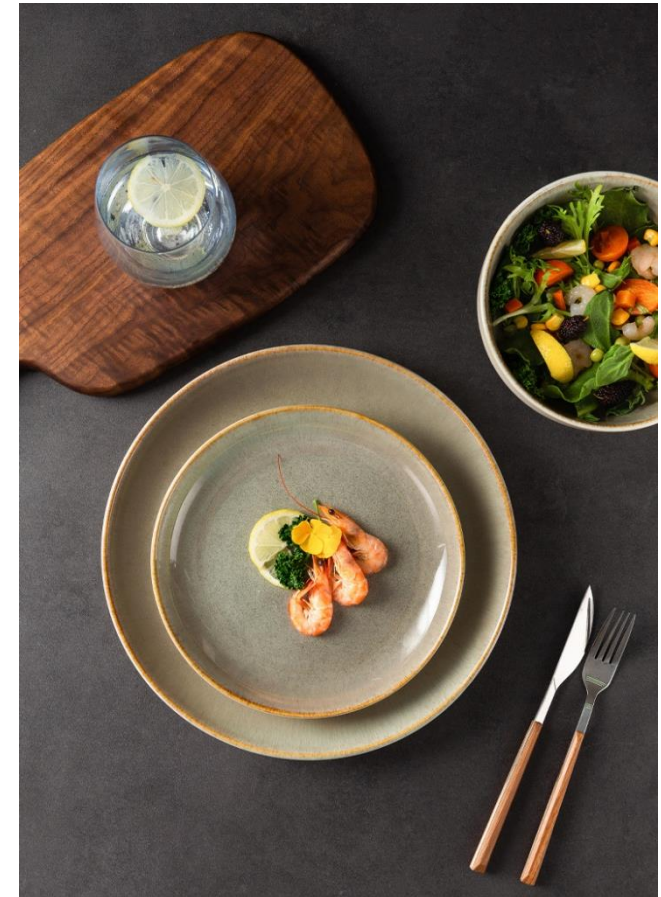

Dinnerware

Strengthen Porcelain, reactive glaze with running glaze effect on the edge

**DESIGN
SOURCE**

Dinnerware

Stoneware, reactive glaze with exposed pottery clay look, rustic style

Dinnerware

DESIGN SOURCE

Made from durable Stoneware. Casual, everyday, affordable tableware that's sure to impress. The dining set strikes the perfect balance between trendy cool and modern flair. These home essentials are expertly crafted, artfully designed and are sure to elevate any dining space. These pieces go great in a kitchen, dining or outdoor setting.

**DESIGN
SOURCE**

Dinnerware

Made from stoneware, simple and sophisticated, its light face and underside give it a beautiful, clean look.

We can change the shape, pattern or color as you want

**DESIGN
SOURCE**