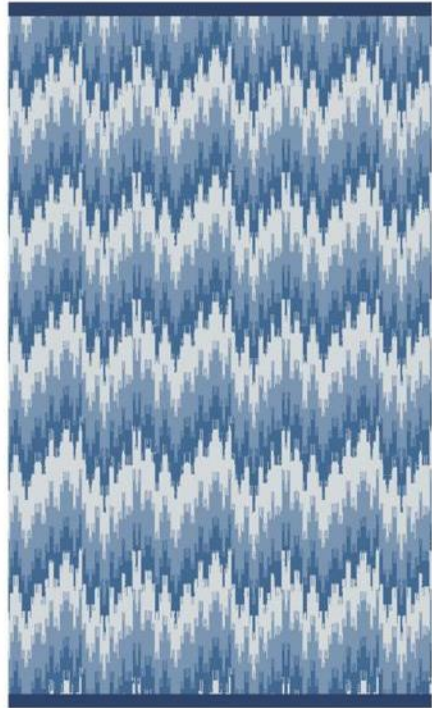

HAZY ELEGANCE