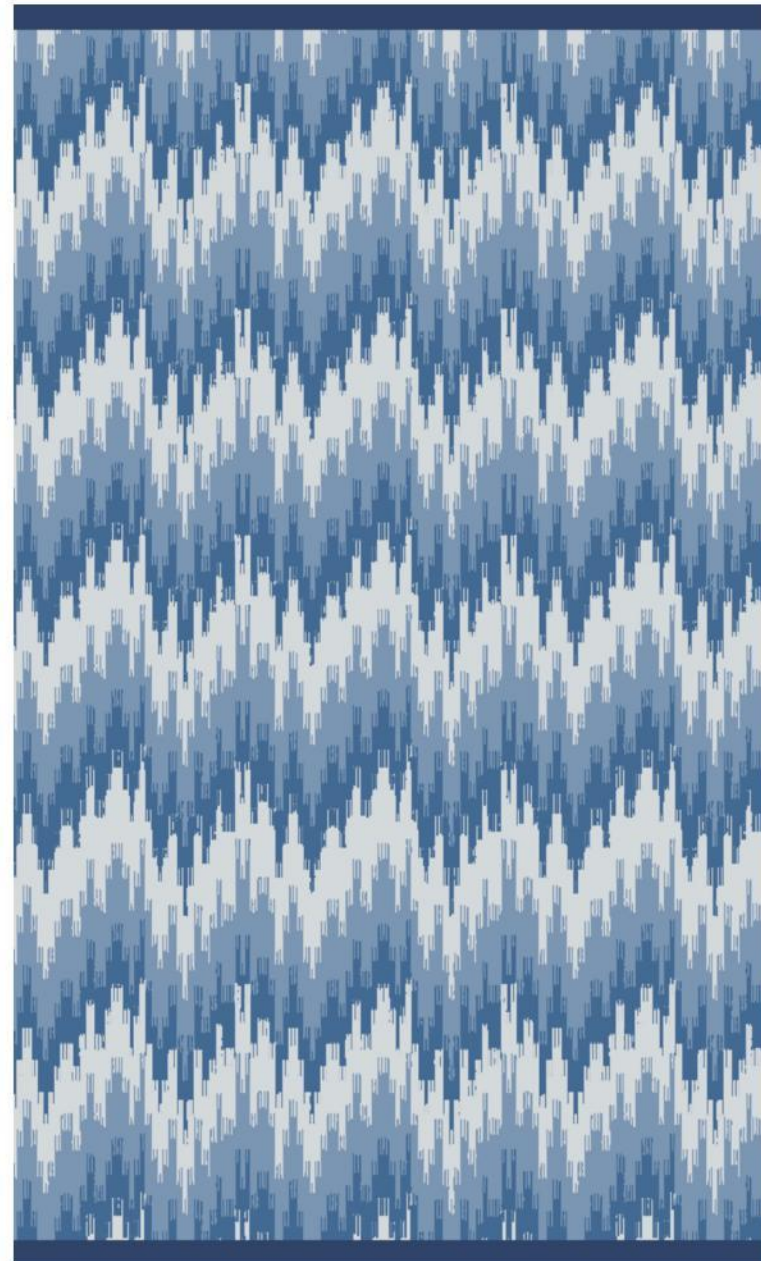

HAZY ELEGANCE
JAQUARD PATTERN A VAR 1

MASOOD
ROOMI

R
ROOMI
FABRICS LIMITED
SPINNING. WEAVING. HOMEWARES