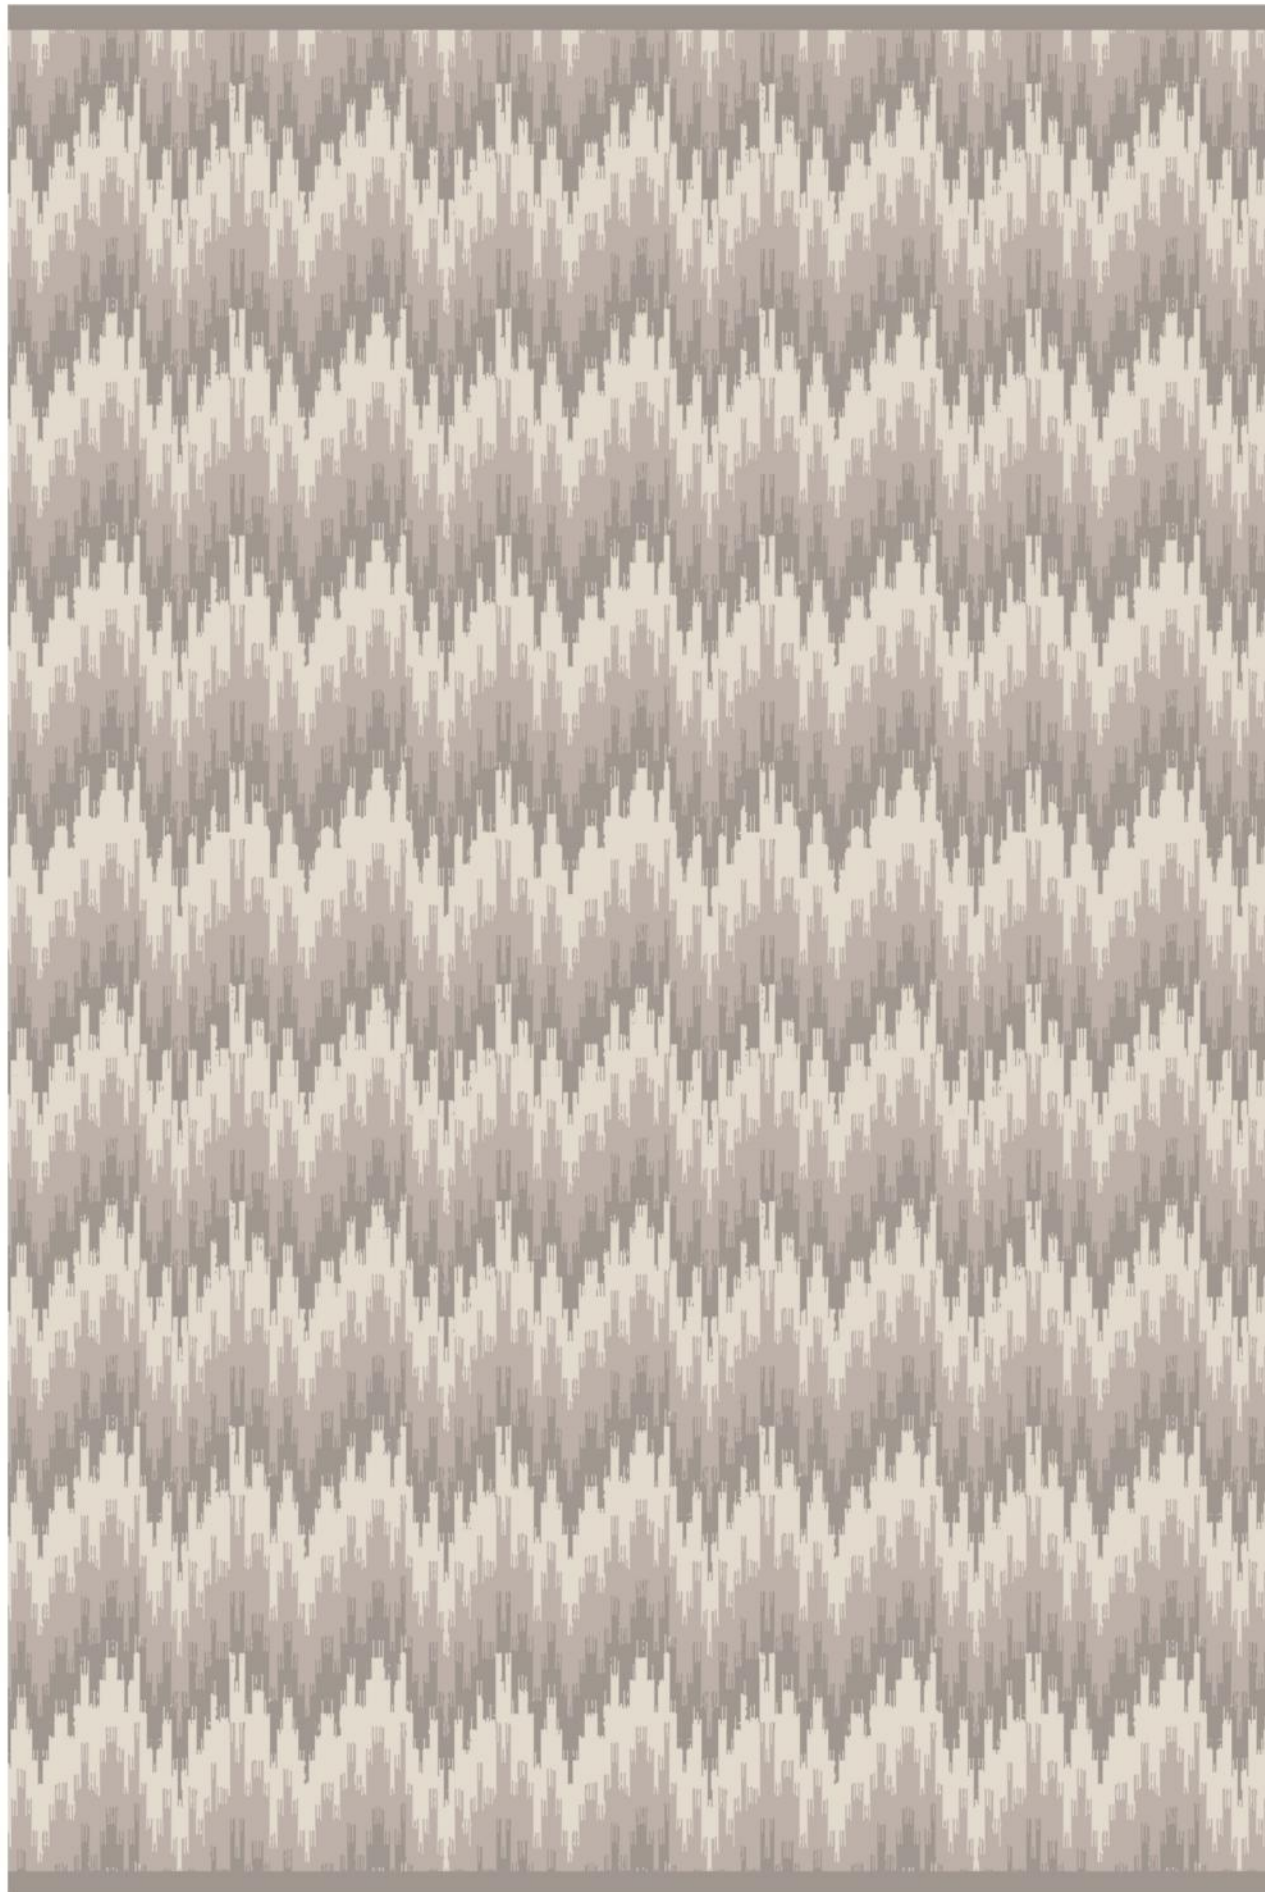

HAZY ELEGANCE
JAQUARD PATTERN A VAR 2

MASOOD
ROOMI

R
ROOMI
FABRICS LIMITED
SPINNING. WEAVING. HOMEWARES