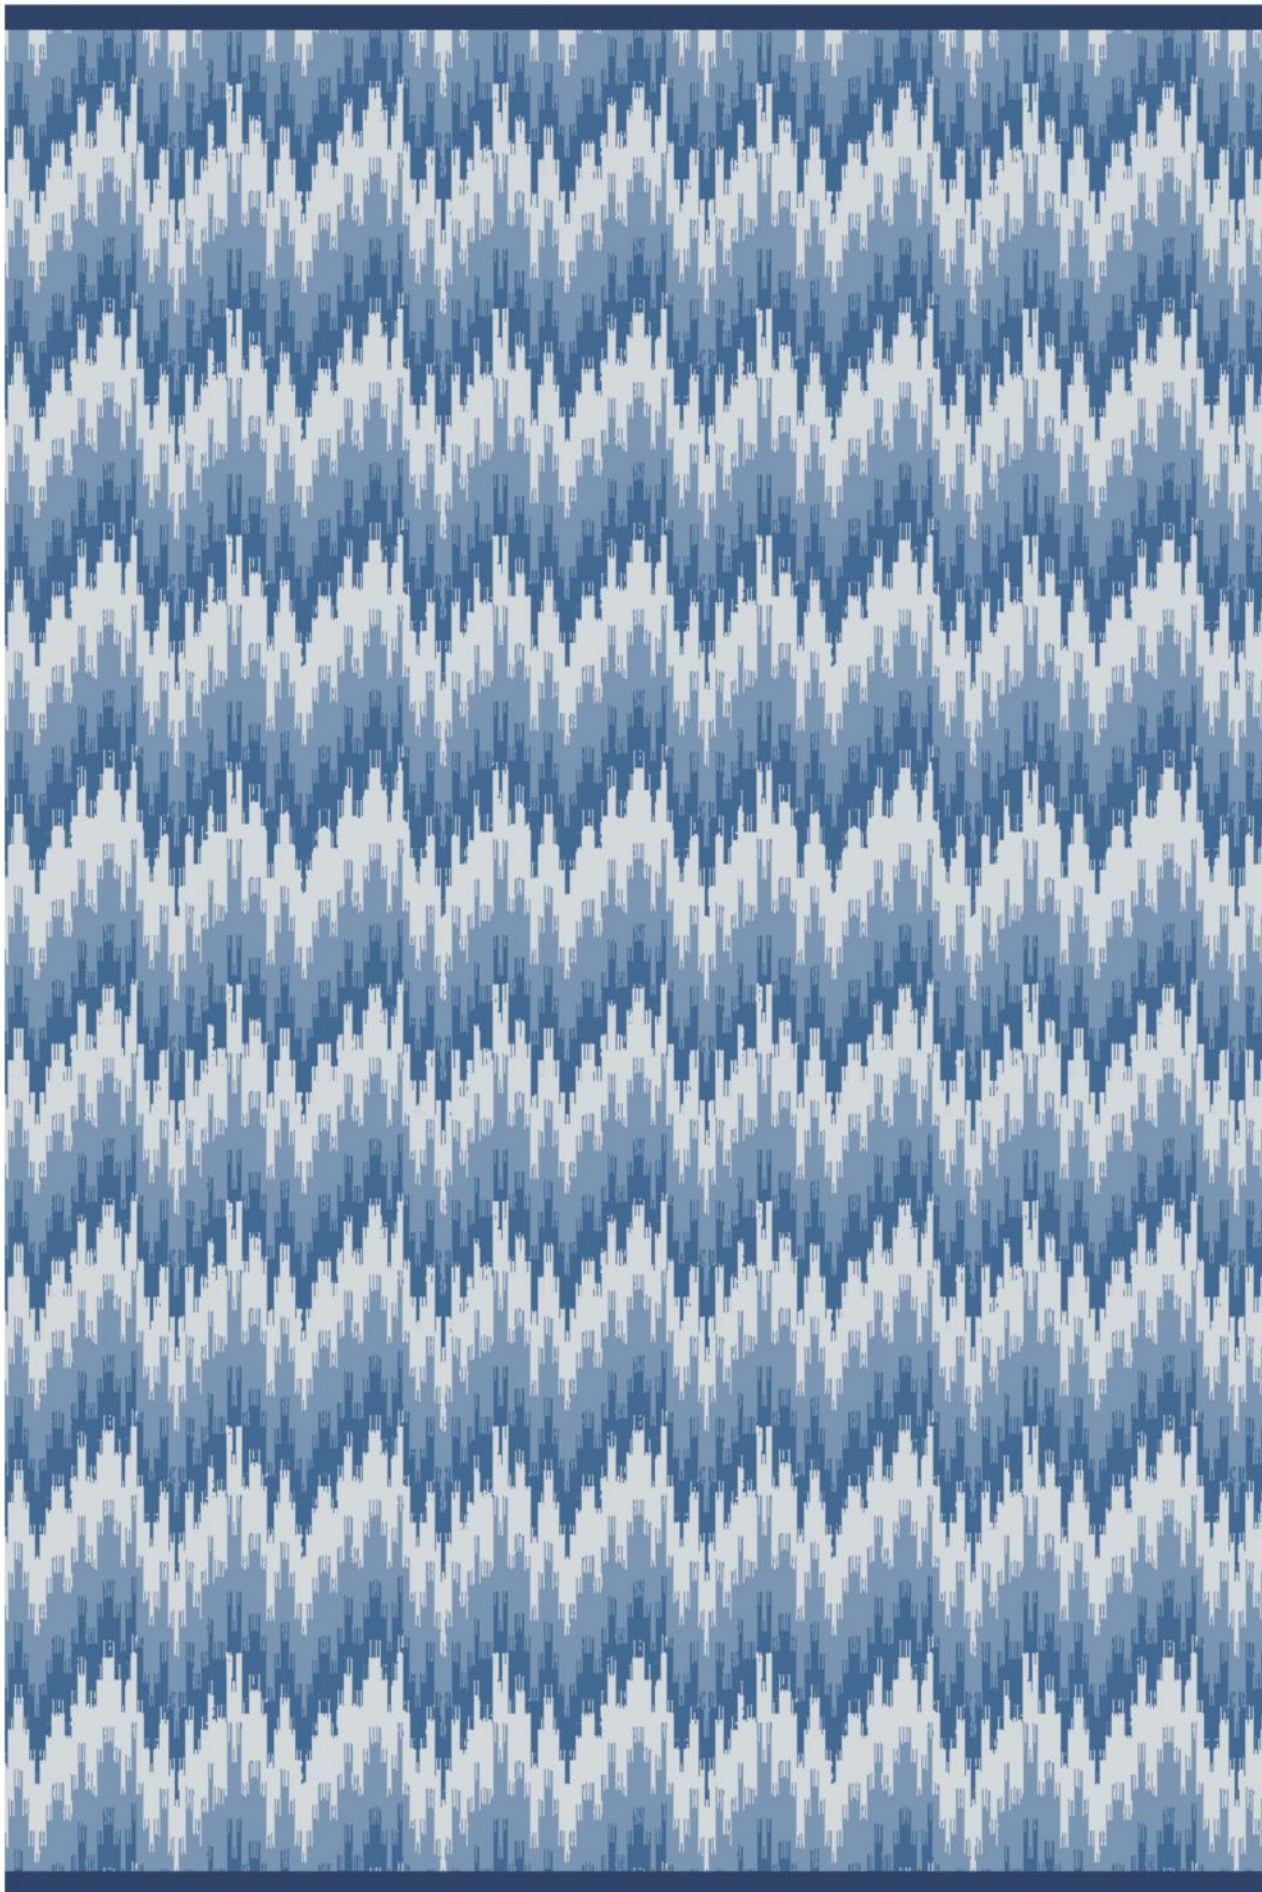

HAZY ELEGANCE
JAQUARD PATTERN A VAR 1

MASOOD
ROOMI

R
ROOMI
FABRICS LIMITED
SPINNING. WEAVING. HOMEWARES