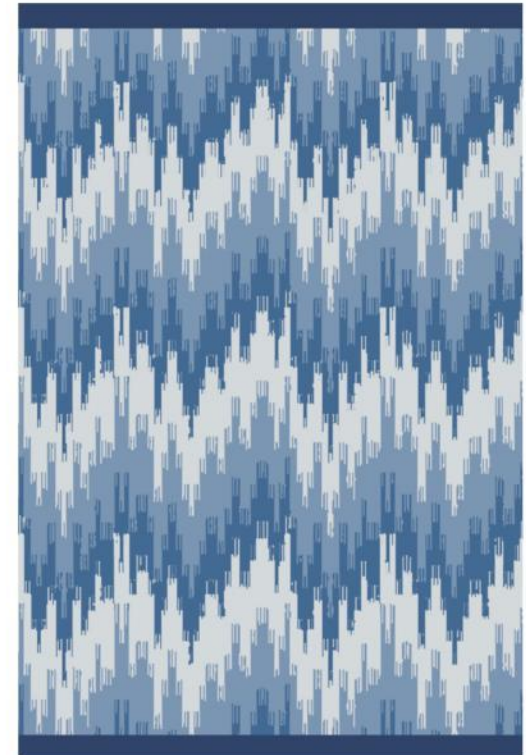

HAZY ELEGANCE
JAQUARD PATTERN A VAR 1

MASOOD
ROOMI

R
ROOMI
FABRICS LIMITED
SPINNING. WEAVING. HOMEWARES